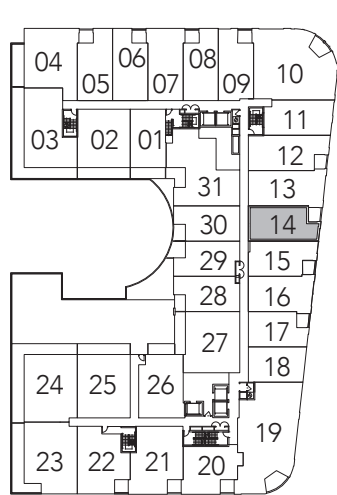

ELWAY

1 BEDROOM + DEN

779 SQ.FT.

FLOOR 2

FLOOR 3

All areas and stated room dimensions are approximate. Floor area measured in accordance with Tarion requirements. Actual living area will vary from floor area stated. Furniture not included. Plan may be reversed. All illustrations are artist's concept. E. & O.E. September 2021.