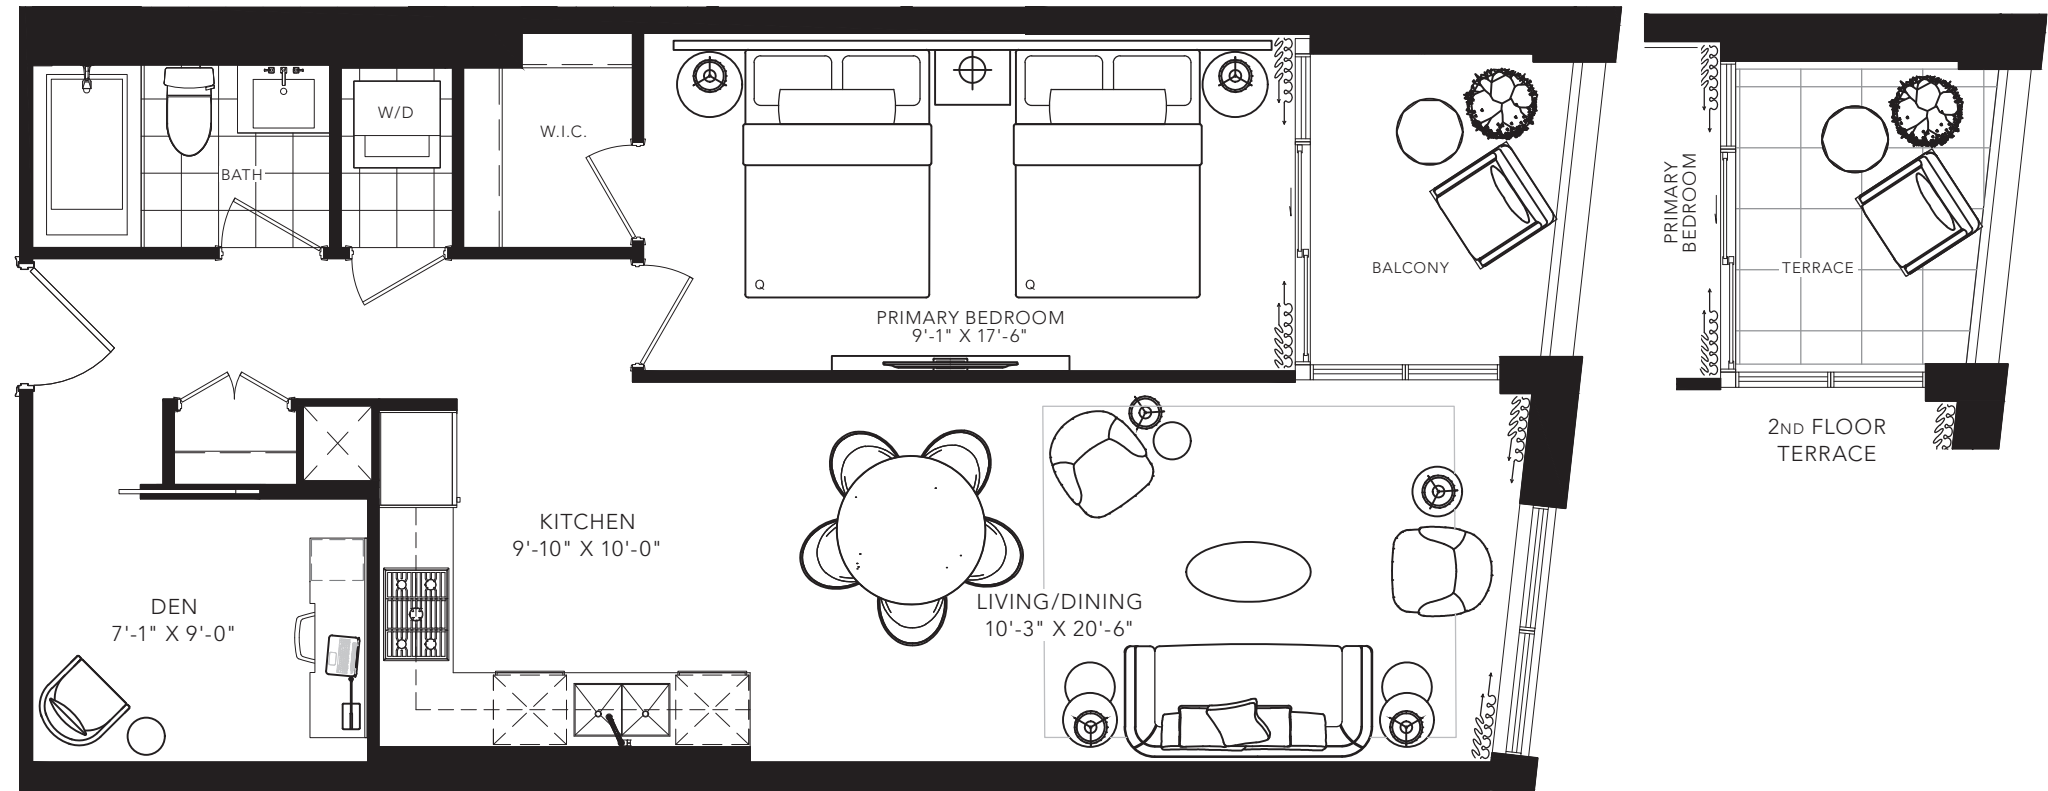

ELWAY

1 BEDROOM + DEN

779 SQ.FT.

FLOOR 2

FLOOR 3

All areas and stated room dimensions are approximate. Floor area measured in accordance with Tarion requirements. Actual living area will vary from floor area stated. Furniture not included. Plan may be reversed. All illustrations are artist's concept. E. & O.E. September 2021.