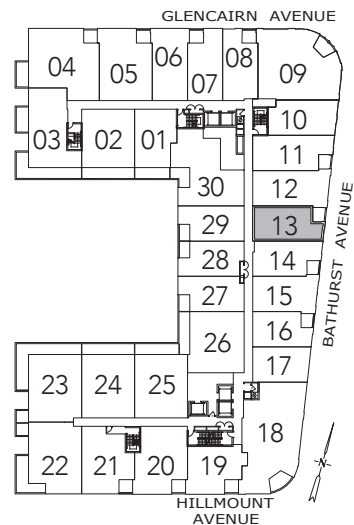

ELWAY

1 BEDROOM + DEN

779 SQ.FT.

FLOOR 2

FLOOR 3

All areas and stated room dimensions are approximate. Floor area measured in accordance with Tarion requirements. Actual living area will vary from floor area stated. Furniture not included. Plan may be reversed. All illustrations are artist's concept. E. & O.E. September 2021.