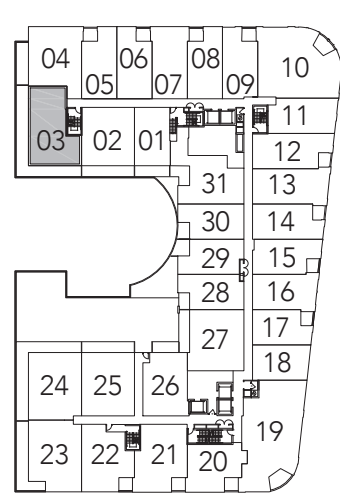

SAGE 2

2 BEDROOM  
1183 SQ. FT.

FLOOR 2

FLOOR 3

All areas and stated room dimensions are approximate. Floor area measured in accordance with Tarion requirements. Actual living area will vary from floor area stated. Furniture not included. Plan may be reversed. All illustrations are artist's concept. E. & O.E. March 2022.