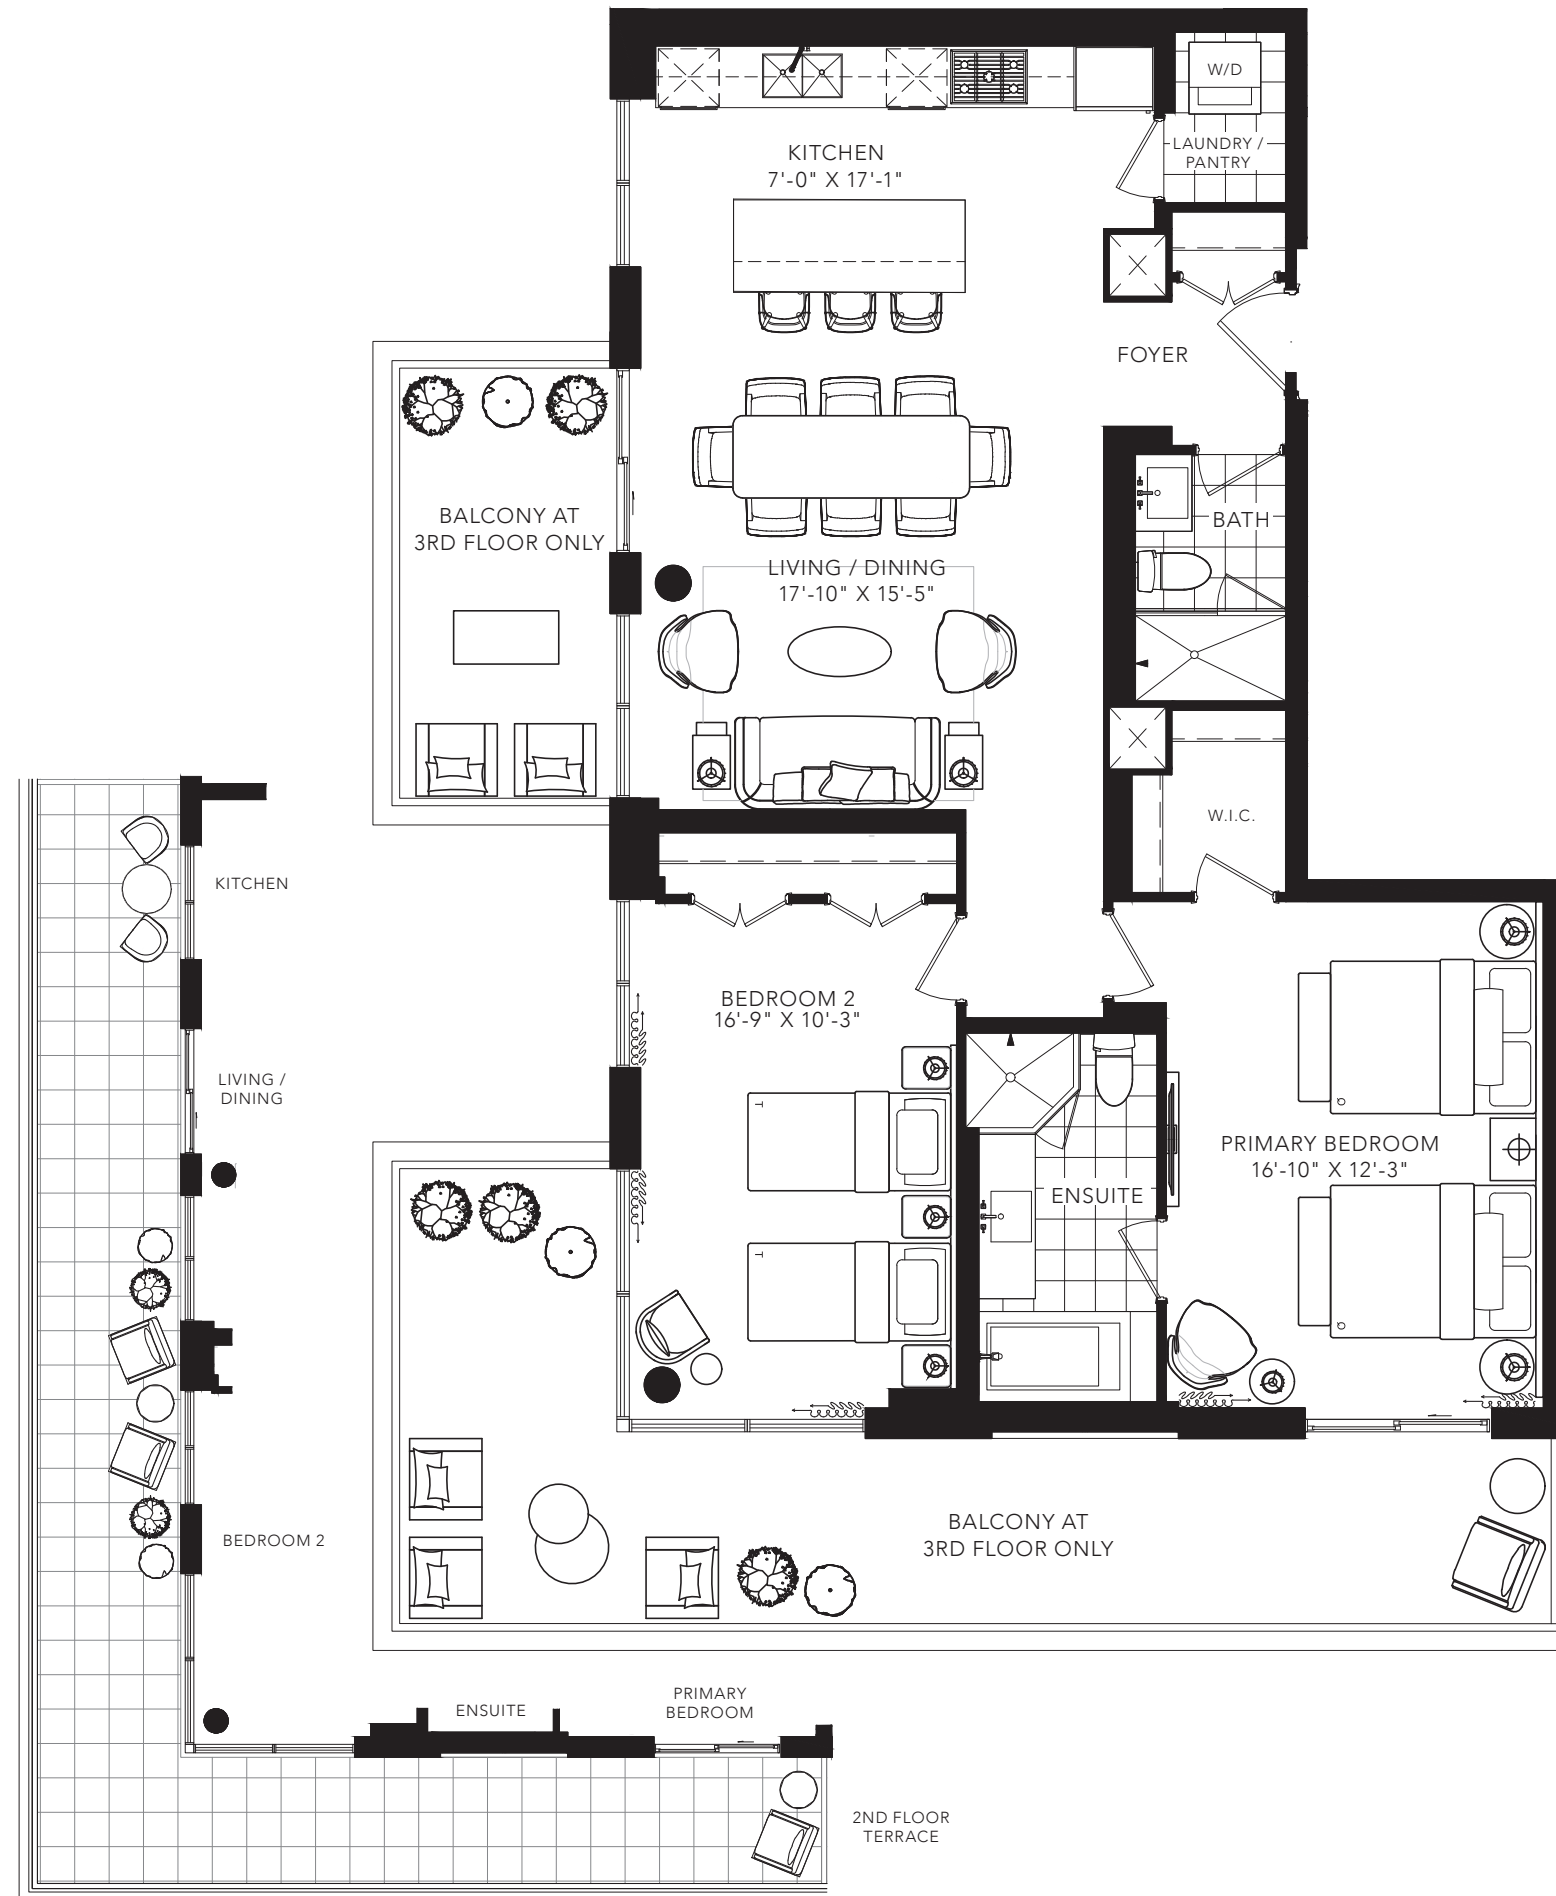

SAGE 2

2 BEDROOM  
1183 SQ. FT.

FLOOR 2

FLOOR 3

All areas and stated room dimensions are approximate. Floor area measured in accordance with Tarion requirements. Actual living area will vary from floor area stated. Furniture not included. Plan may be reversed. All illustrations are artist's concept. E. & O.E. March 2022.