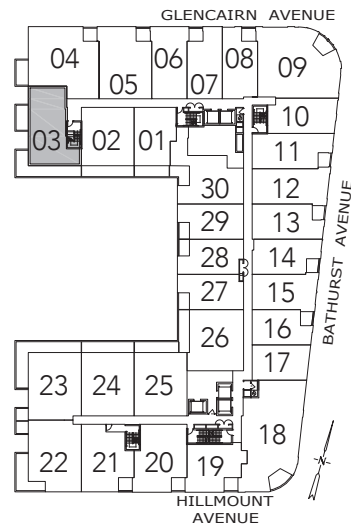

SAGE 2

2 BEDROOM  
1183 SQ. FT.

FLOOR 2

FLOOR 3

All areas and stated room dimensions are approximate. Floor area measured in accordance with Tarion requirements. Actual living area will vary from floor area stated. Furniture not included. Plan may be reversed. All illustrations are artist's concept. E. & O.E. March 2022.