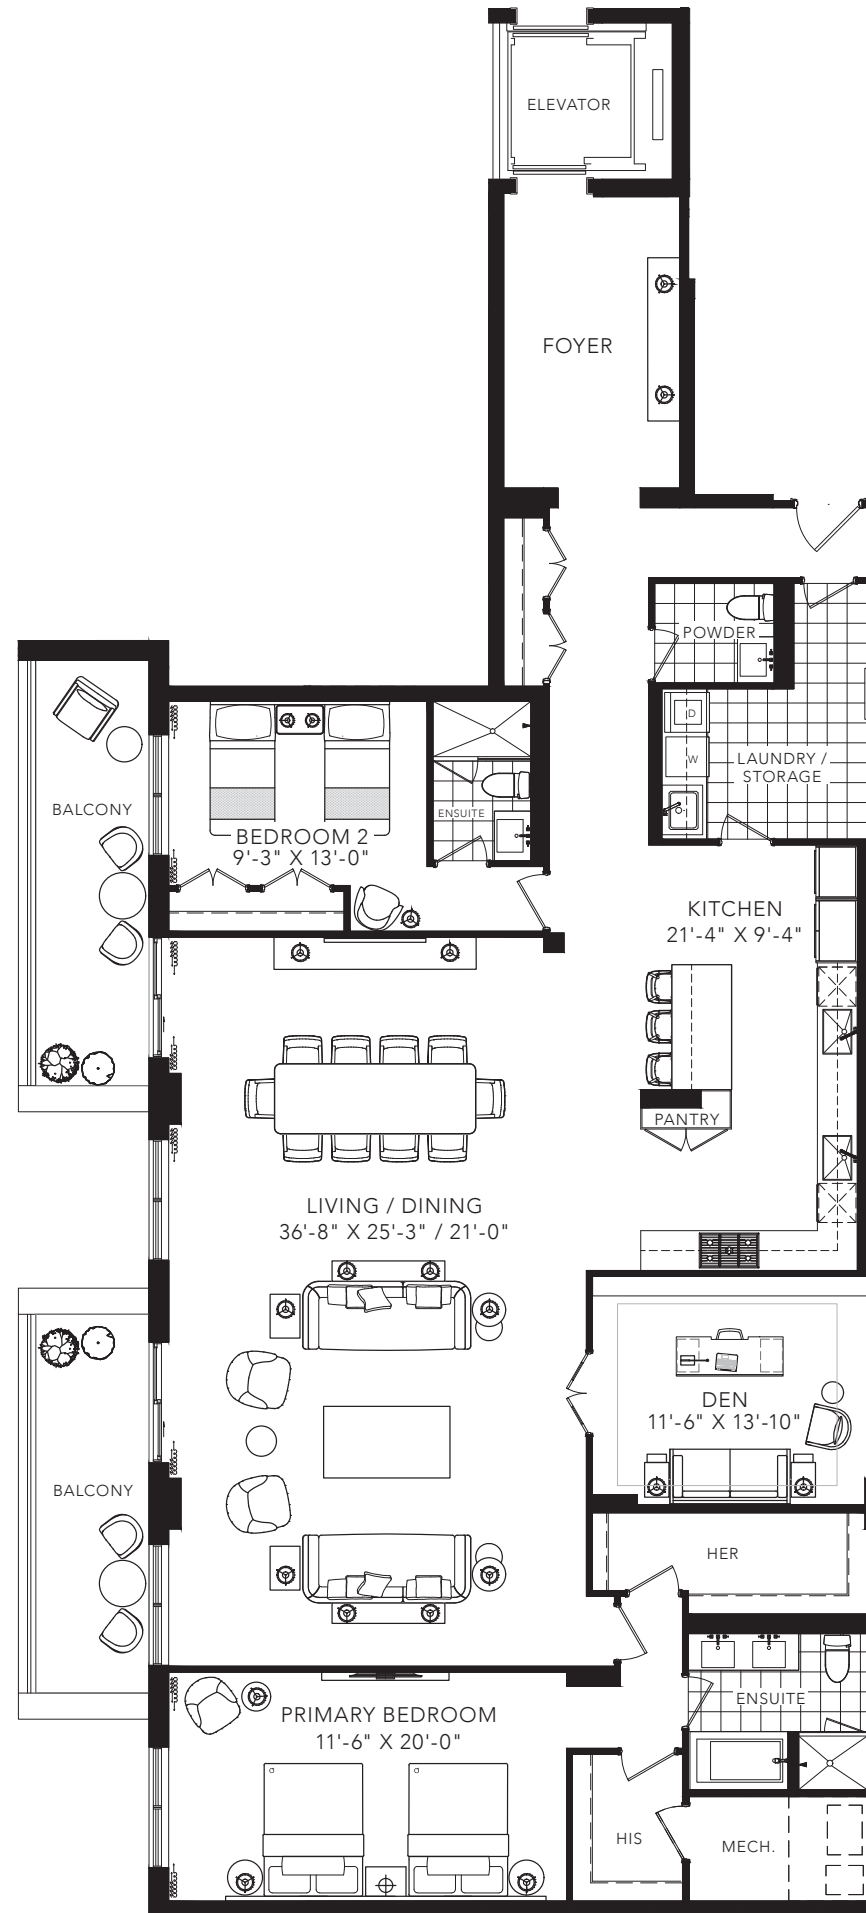

PLAYFAIR 2

2 BEDROOM + DEN  
2568 SQ. FT.

FLOOR 7

All areas and stated room dimensions are approximate. Floor area measured in accordance with Tarion requirements. Actual living area will vary from floor area stated. Furniture not included. Plan may be reversed. All illustrations are artist's concept. E. & O.E. March 2022.