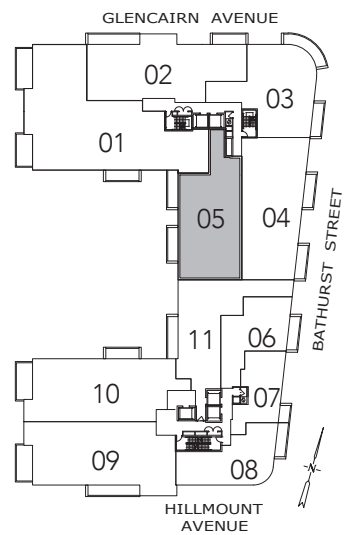

PLAYFAIR 2

2 BEDROOM + DEN  
2568 SQ. FT.

FLOOR 7

All areas and stated room dimensions are approximate. Floor area measured in accordance with Tarion requirements. Actual living area will vary from floor area stated. Furniture not included. Plan may be reversed. All illustrations are artist's concept. E. & O.E. March 2022.