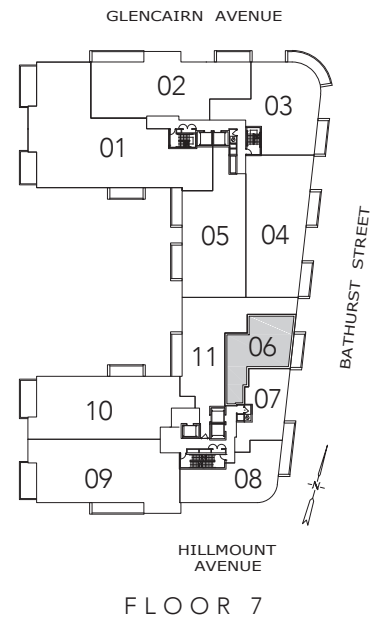

GLENHILL

CONDOMINIUMS

MEADOWBROOK 2

2 BEDROOM

1337 SQ. FT.

All areas and stated room dimensions are approximate. Floor area measured in accordance with Tarion requirements. Actual living area will vary from floor area stated. Furniture not included. Plan may be reversed. All illustrations are artist's concept. E. & O.E. March 2022.