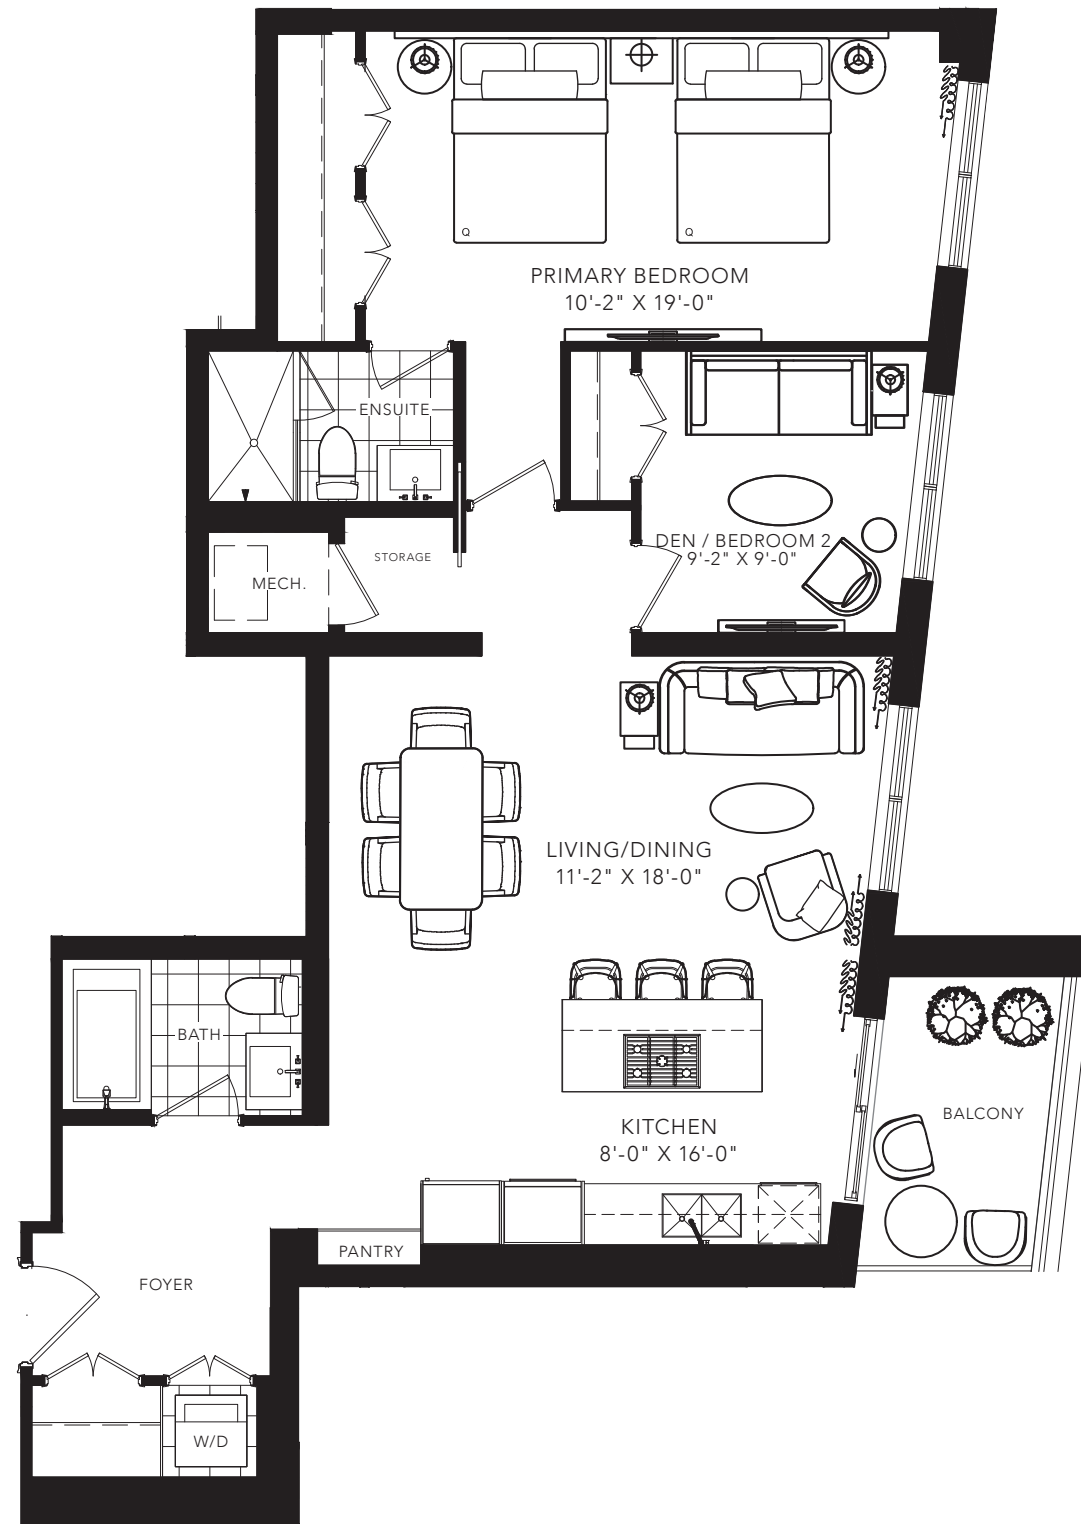

GLENHILL

CONDOMINIUMS

ROSELAWN 2

2 BEDROOM

1029 SQ. FT.

FLOOR 7

All areas and stated room dimensions are approximate. Floor area measured in accordance with Tarion requirements. Actual living area will vary from floor area stated. Furniture not included. Plan may be reversed. All illustrations are artist's concept. E. & O.E. March 2022.