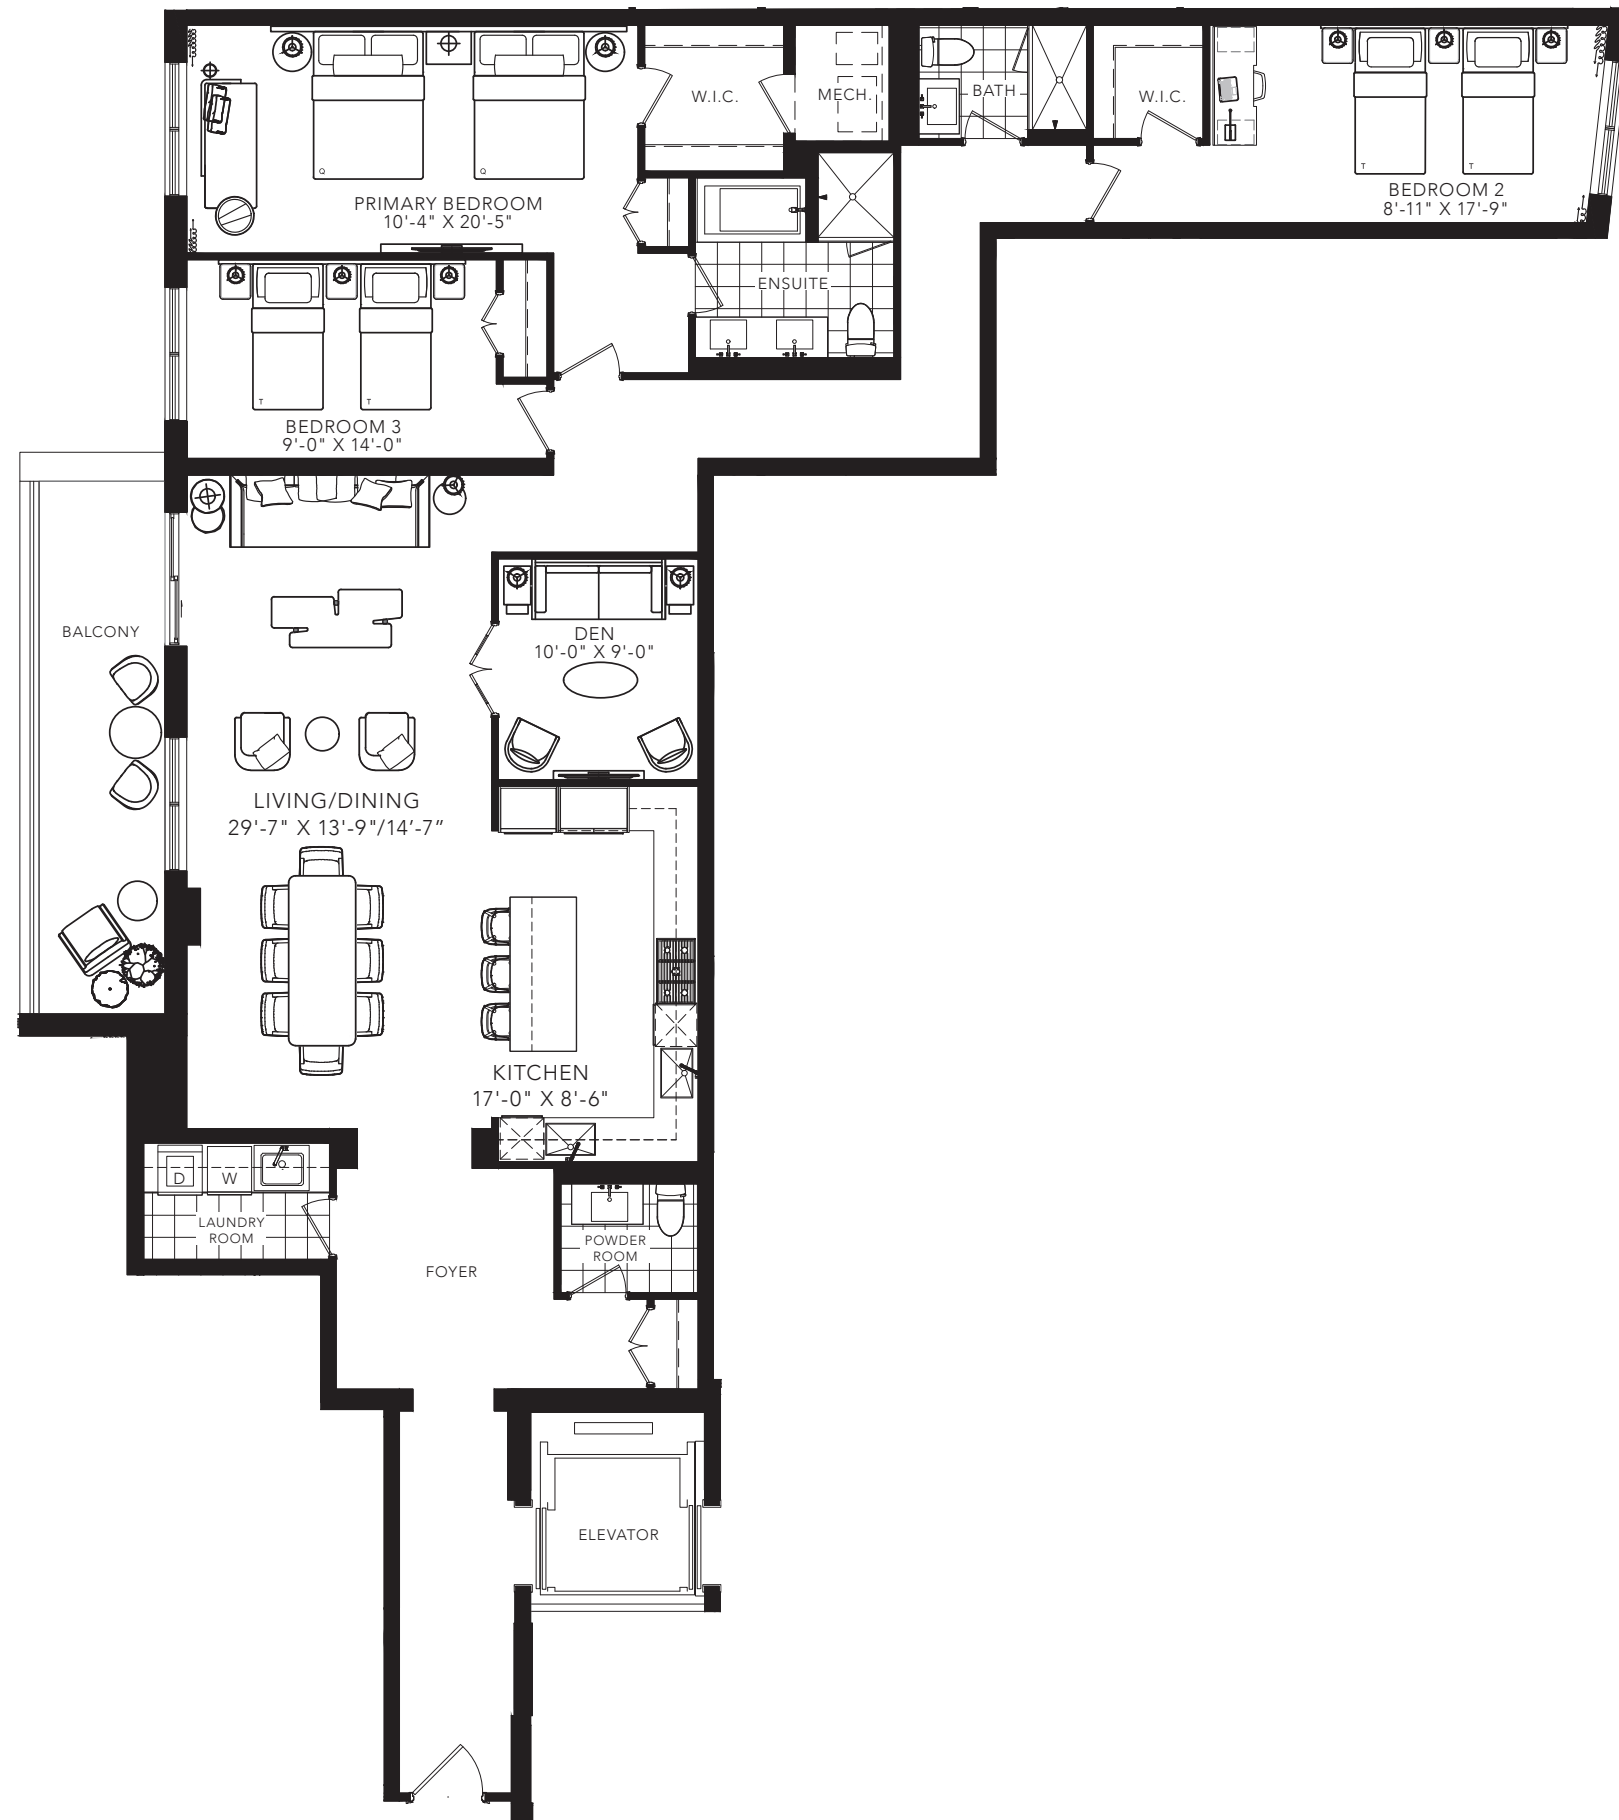

FRASERWOOD 2

3 BEDROOM + DEN
 2162 SQ. FT.

FLOOR 7

All areas and stated room dimensions are approximate. Floor area measured in accordance with Tarion requirements. Actual living area will vary from floor area stated. Furniture not included. Plan may be reversed. All illustrations are artist's concept. E. & O.E. March 2022.