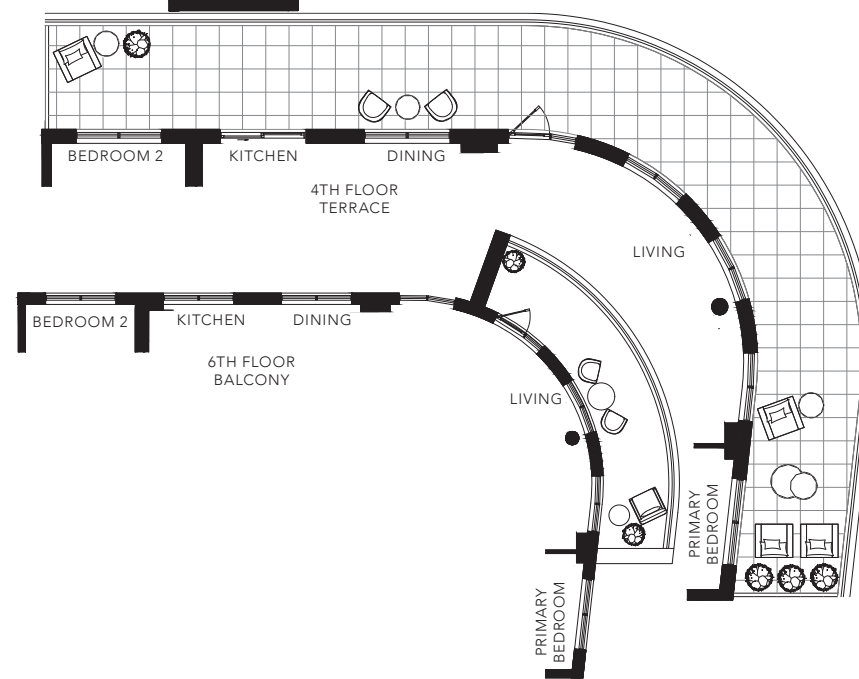

GREY 2

2 BEDROOM + DEN  
1662 SQ. FT.

FLOOR 4

FLOOR 5

FLOOR 6

All areas and stated room dimensions are approximate. Floor area measured in accordance with Tarion requirements. Actual living area will vary from floor area stated. Furniture not included. Plan may be reversed. All illustrations are artist's concept. E. & O.E. March 2022.