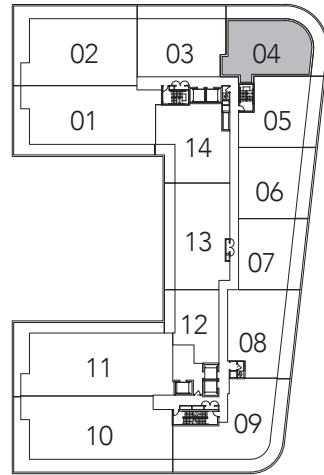

GREY 2

2 BEDROOM + DEN  
1662 SQ. FT.

FLOOR 4

FLOOR 5

FLOOR 6

All areas and stated room dimensions are approximate. Floor area measured in accordance with Tarion requirements. Actual living area will vary from floor area stated. Furniture not included. Plan may be reversed. All illustrations are artist's concept. E. & O.E. March 2022.