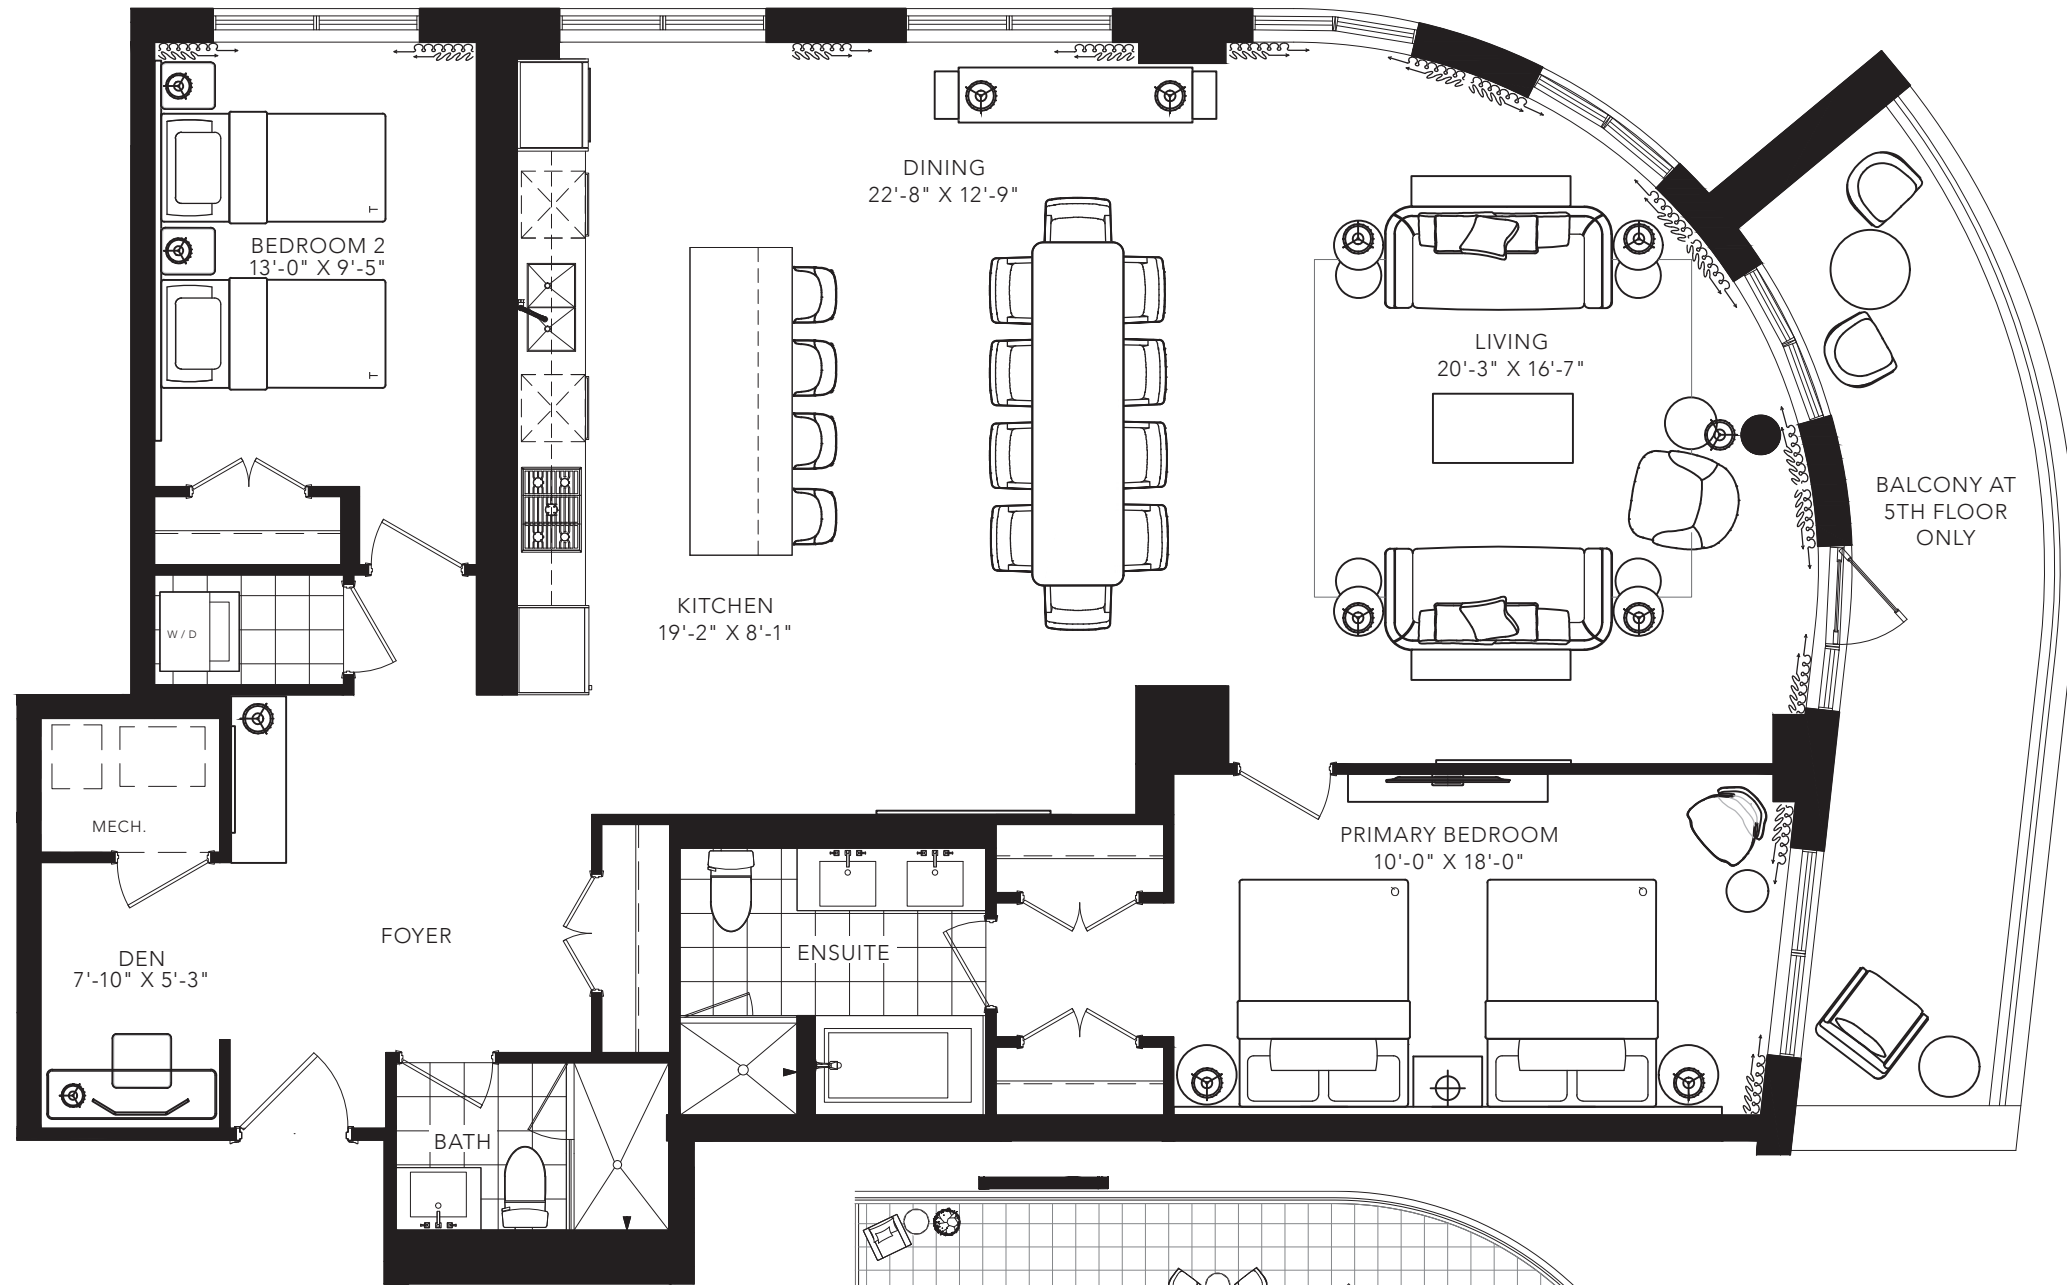

GREY 2

2 BEDROOM + DEN  
1662 SQ. FT.

FLOOR 4

FLOOR 5

FLOOR 6

All areas and stated room dimensions are approximate. Floor area measured in accordance with Tarion requirements. Actual living area will vary from floor area stated. Furniture not included. Plan may be reversed. All illustrations are artist's concept. E. & O.E. March 2022.