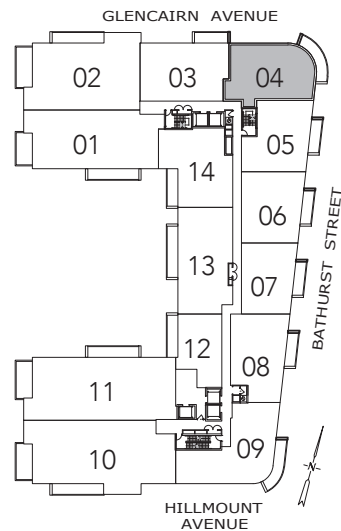

GREY 2

2 BEDROOM + DEN  
1662 SQ. FT.

FLOOR 4

FLOOR 5

FLOOR 6

All areas and stated room dimensions are approximate. Floor area measured in accordance with Tarion requirements. Actual living area will vary from floor area stated. Furniture not included. Plan may be reversed. All illustrations are artist's concept. E. & O.E. March 2022.