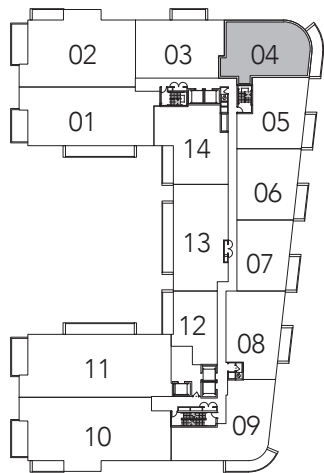

GREY 2

2 BEDROOM + DEN  
1662 SQ. FT.

FLOOR 4

FLOOR 5

FLOOR 6

All areas and stated room dimensions are approximate. Floor area measured in accordance with Tarion requirements. Actual living area will vary from floor area stated. Furniture not included. Plan may be reversed. All illustrations are artist's concept. E. & O.E. March 2022.