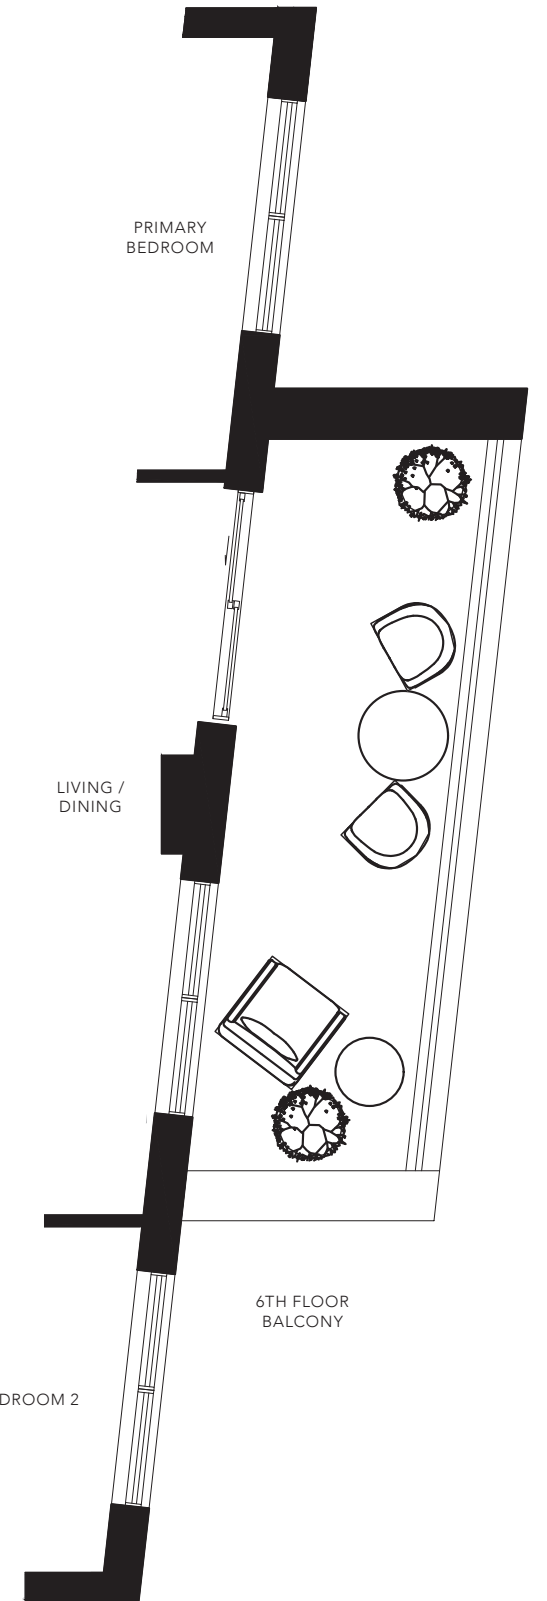

KELSO 2

2 BEDROOM + DEN
1216 SQ. FT.

FLOOR 5

FLOOR 6

All areas and stated room dimensions are approximate. Floor area measured in accordance with Tarion requirements. Actual living area will vary from floor area stated. Furniture not included. Plan may be reversed. All illustrations are artist's concept. E. & O.E. March 2022.