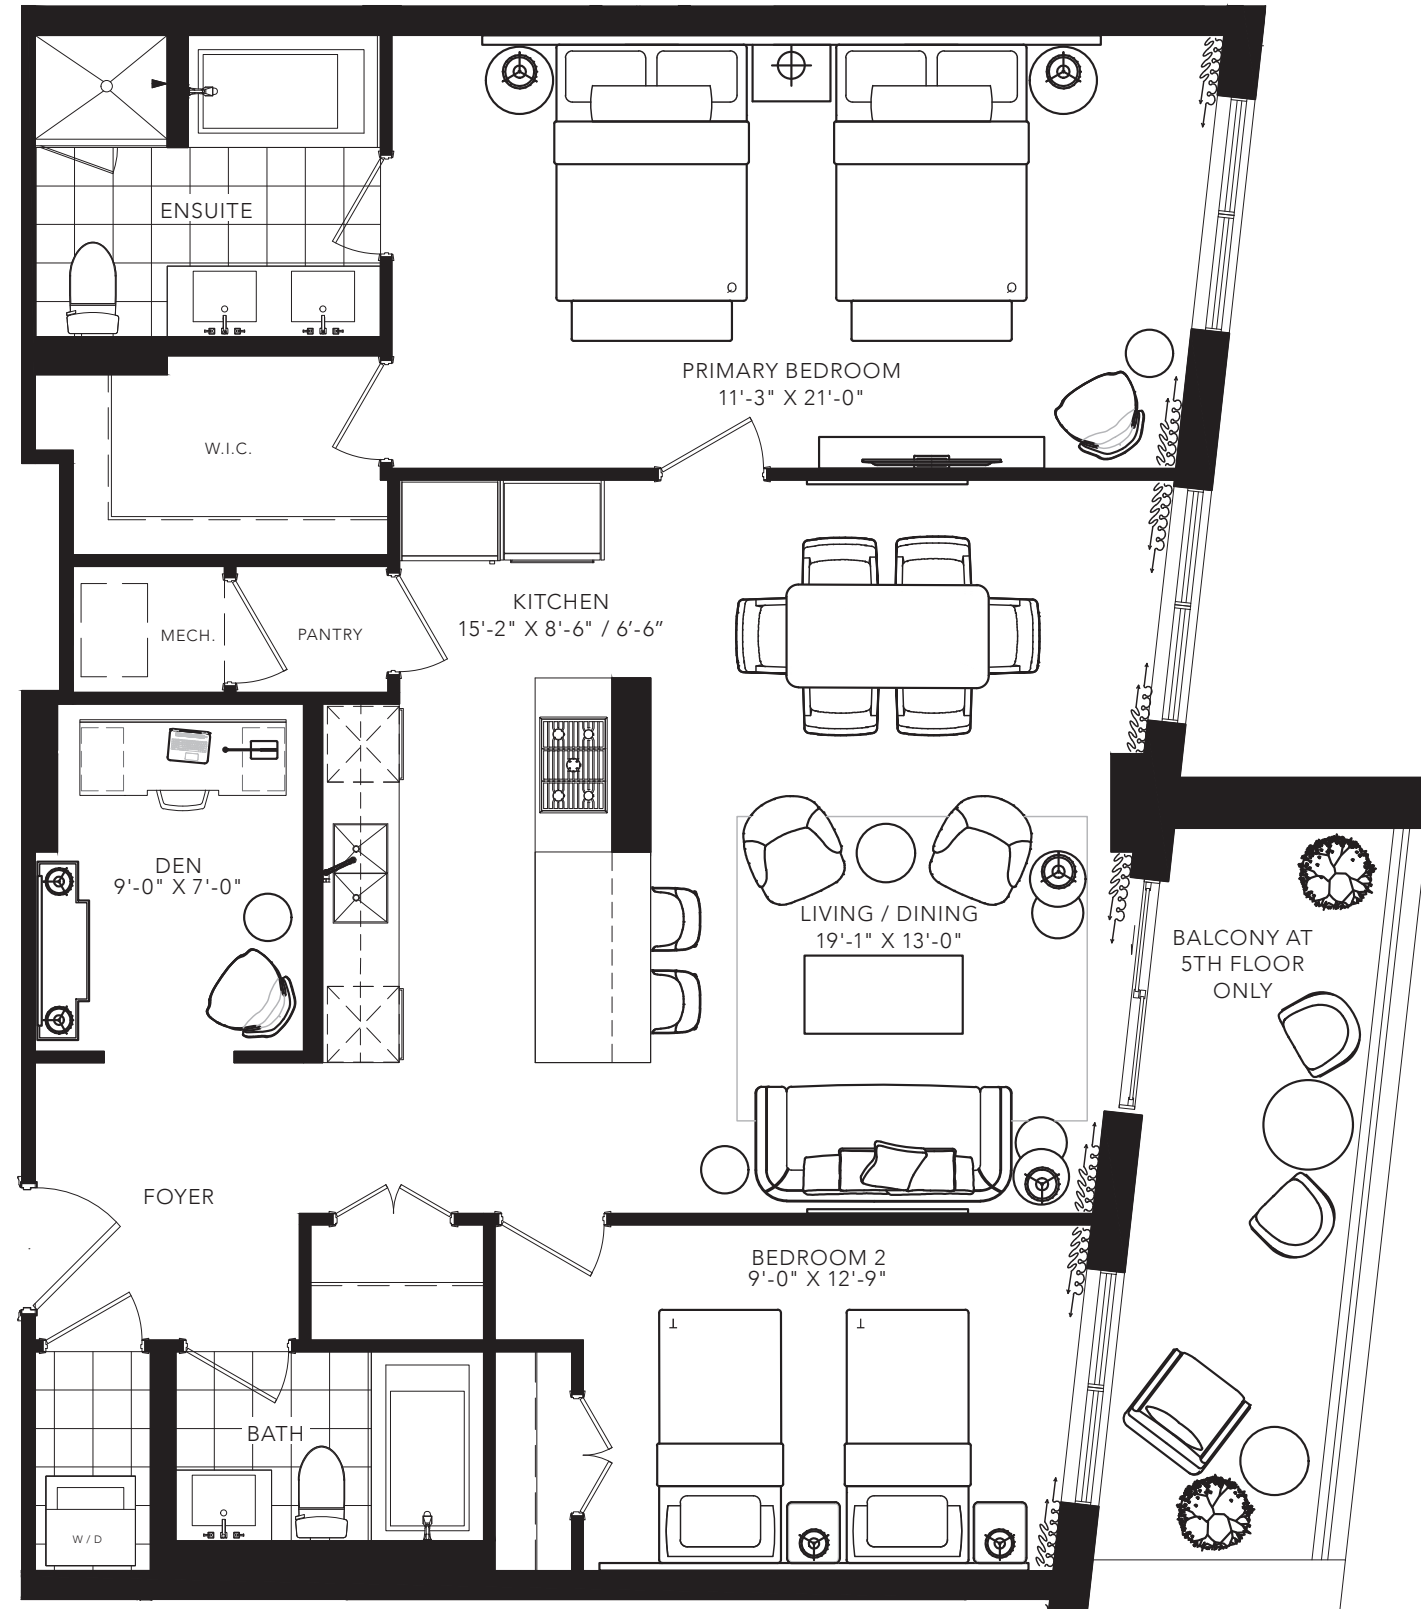

KELSO 2

2 BEDROOM + DEN
1216 SQ. FT.

FLOOR 5

FLOOR 6

All areas and stated room dimensions are approximate. Floor area measured in accordance with Tarion requirements. Actual living area will vary from floor area stated. Furniture not included. Plan may be reversed. All illustrations are artist's concept. E. & O.E. March 2022.