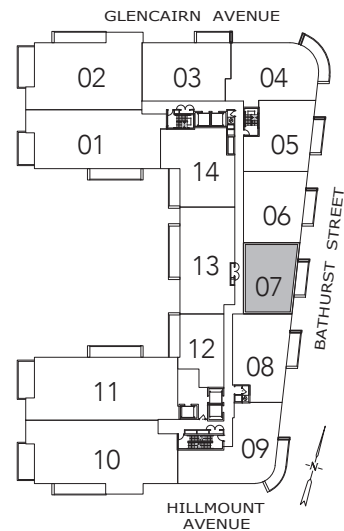

KELSO 2

2 BEDROOM + DEN
1216 SQ. FT.

FLOOR 5

FLOOR 6

All areas and stated room dimensions are approximate. Floor area measured in accordance with Tarion requirements. Actual living area will vary from floor area stated. Furniture not included. Plan may be reversed. All illustrations are artist's concept. E. & O.E. March 2022.