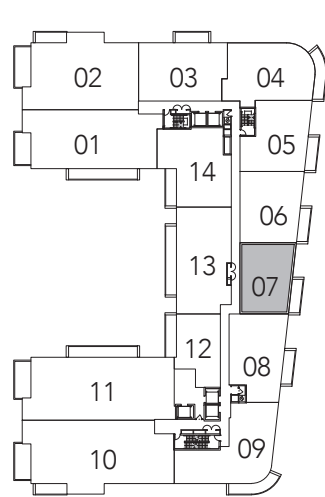

KELSO 2

2 BEDROOM + DEN
1216 SQ. FT.

FLOOR 5

FLOOR 6

All areas and stated room dimensions are approximate. Floor area measured in accordance with Tarion requirements. Actual living area will vary from floor area stated. Furniture not included. Plan may be reversed. All illustrations are artist's concept. E. & O.E. March 2022.