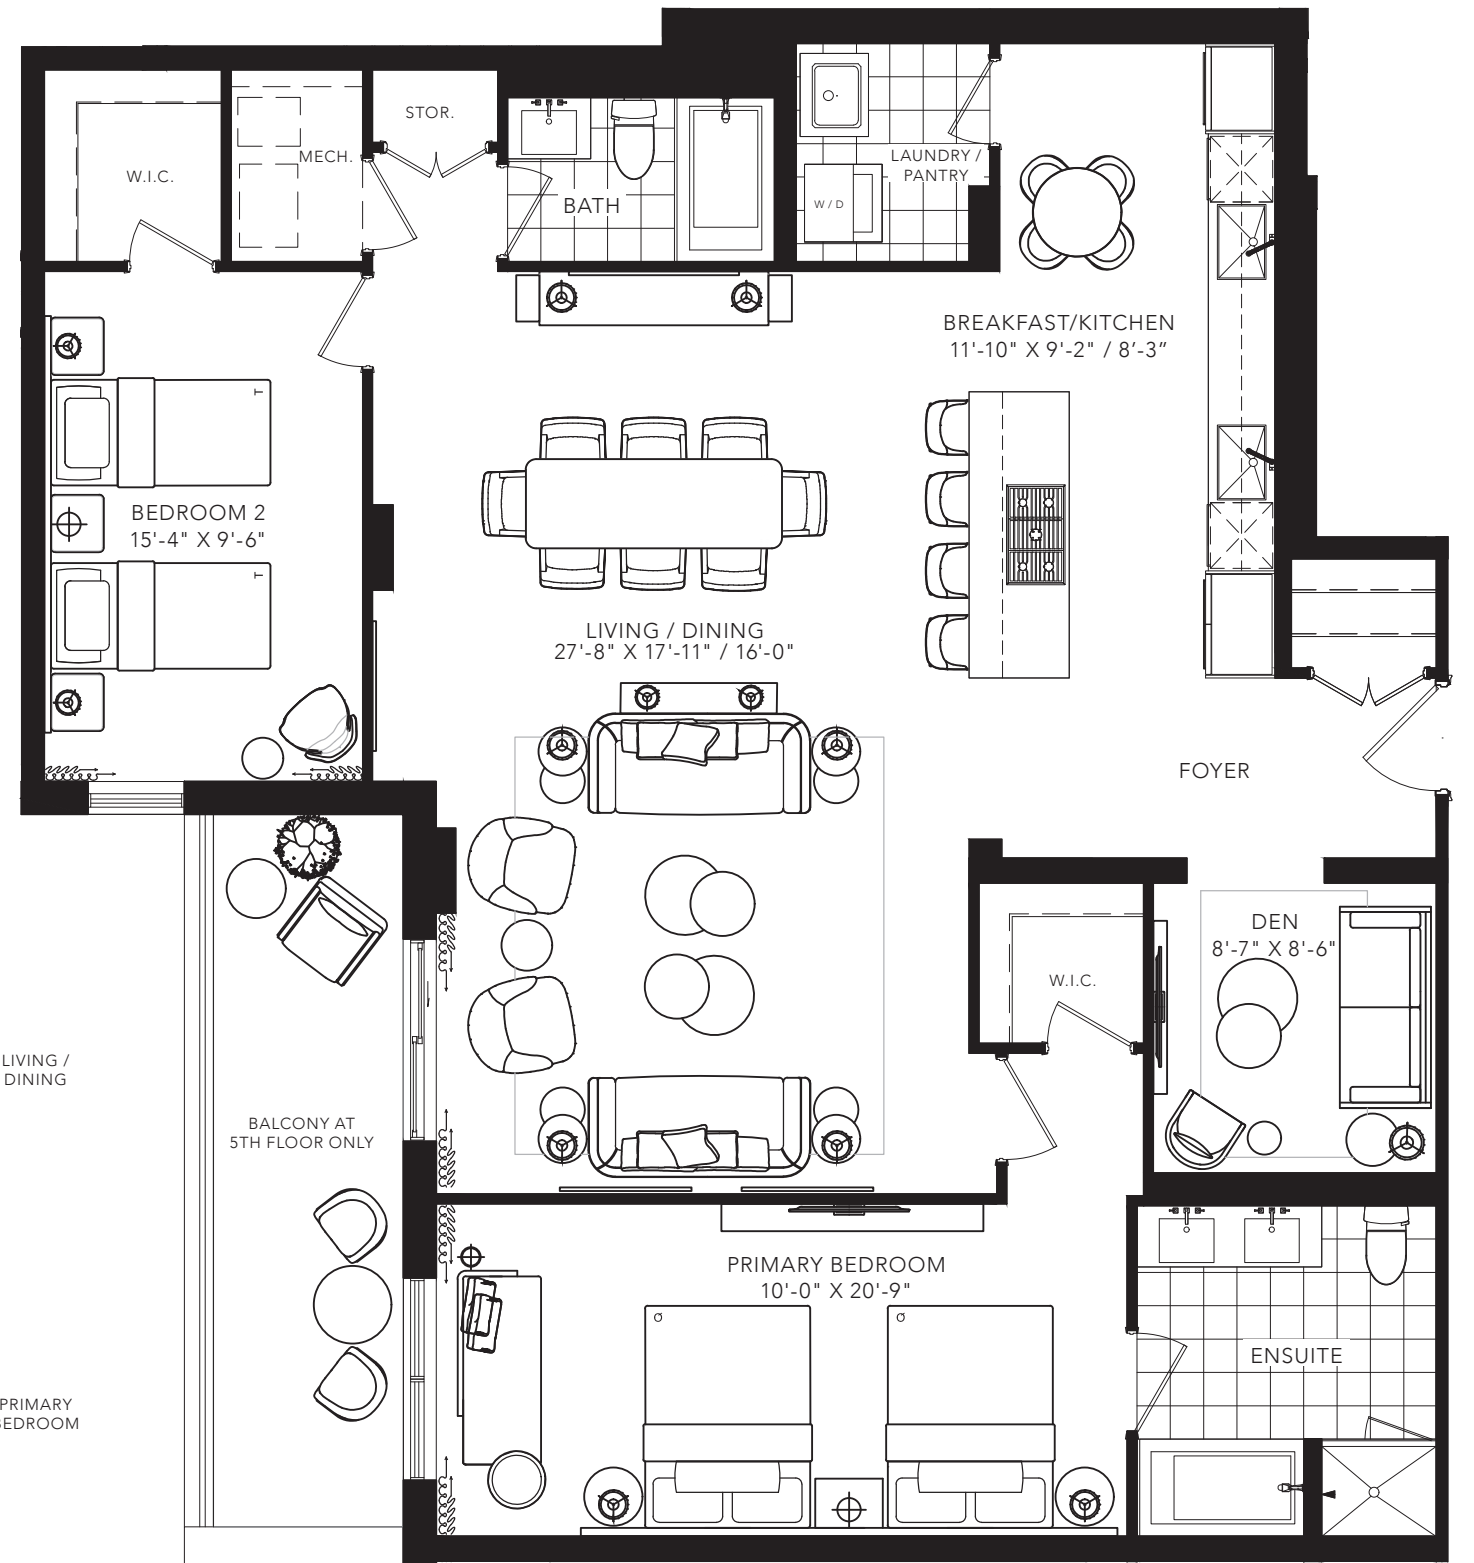

LATIMER 2

2 BEDROOM + DEN
1629 SQ. FT.

FLOOR 4

FLOOR 5

FLOOR 6

4TH FLOOR TERRACE

6TH FLOOR BALCONY

All areas and stated room dimensions are approximate. Floor area measured in accordance with Tarion requirements. Actual living area will vary from floor area stated. Furniture not included. Plan may be reversed. All illustrations are artist's concept. E. & O.E. March 2022.