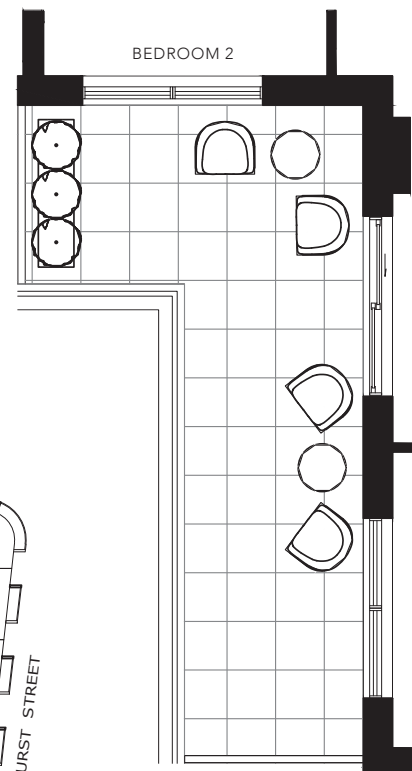

LATIMER 2

2 BEDROOM + DEN
1629 SQ. FT.

FLOOR 4

FLOOR 5

FLOOR 6

4TH FLOOR TERRACE

6TH FLOOR BALCONY

All areas and stated room dimensions are approximate. Floor area measured in accordance with Tarion requirements. Actual living area will vary from floor area stated. Furniture not included. Plan may be reversed. All illustrations are artist's concept. E. & O.E. March 2022.