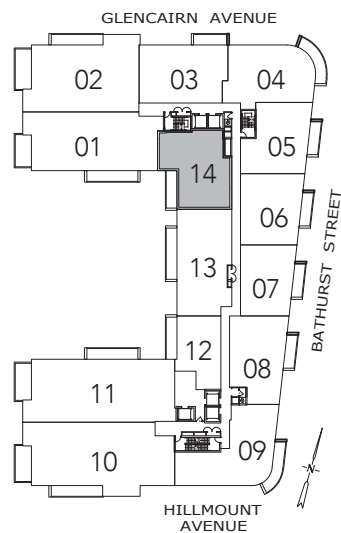

LATIMER 2

2 BEDROOM + DEN
1629 SQ. FT.

FLOOR 4

FLOOR 5

FLOOR 6

4TH FLOOR TERRACE

6TH FLOOR BALCONY

All areas and stated room dimensions are approximate. Floor area measured in accordance with Tarion requirements. Actual living area will vary from floor area stated. Furniture not included. Plan may be reversed. All illustrations are artist's concept. E. & O.E. March 2022.