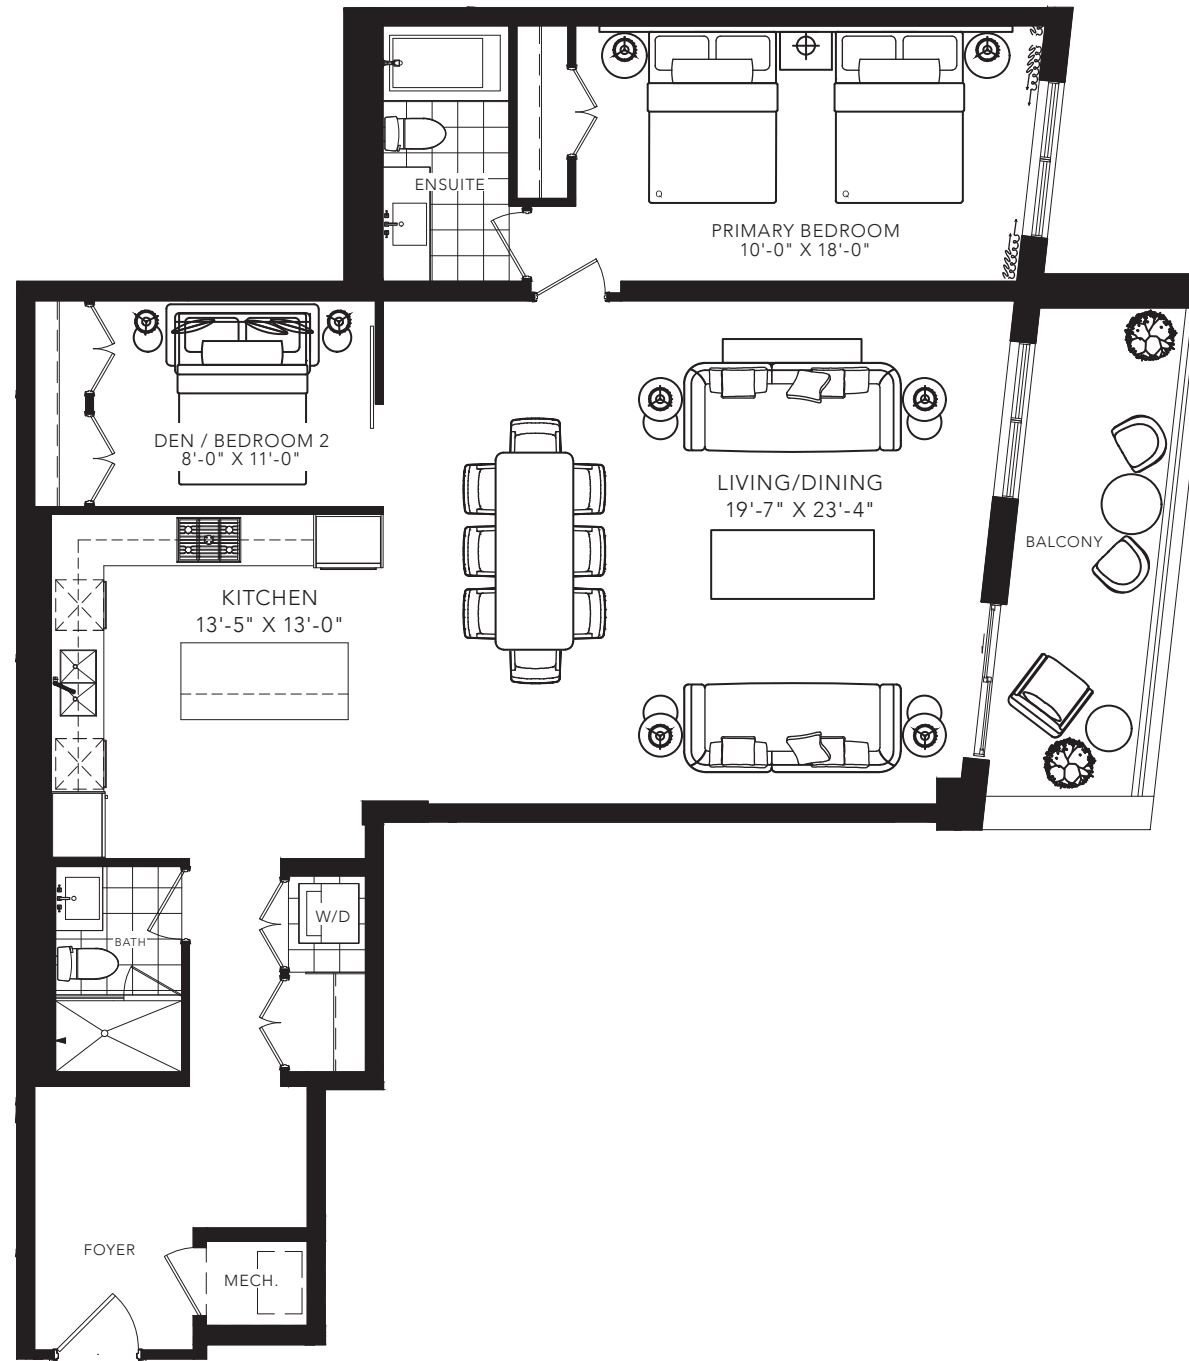

GLENHILL

CONDOMINIUMS

MEADOWBROOK 2

2 BEDROOM

1337 SQ. FT.

All areas and stated room dimensions are approximate. Floor area measured in accordance with Tarion requirements. Actual living area will vary from floor area stated. Furniture not included. Plan may be reversed. All illustrations are artist's concept. E. & O.E. March 2022.