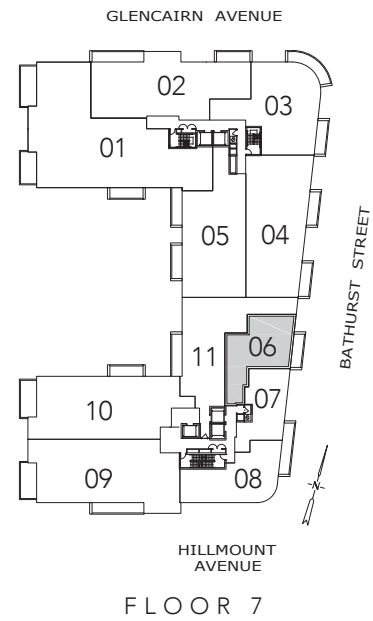

GLENHILL

CONDOMINIUMS

MEADOWBROOK 2

2 BEDROOM

1337 SQ. FT.

All areas and stated room dimensions are approximate. Floor area measured in accordance with Tarion requirements. Actual living area will vary from floor area stated. Furniture not included. Plan may be reversed. All illustrations are artist's concept. E. & O.E. March 2022.