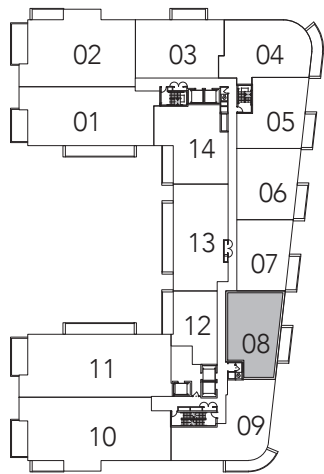

OWEN 2

3 BEDROOM
1492 SQ. FT.

FLOOR 4

FLOOR 5

FLOOR 6

All areas and stated room dimensions are approximate. Floor area measured in accordance with Tarion requirements. Actual living area will vary from floor area stated. Furniture not included. Plan may be reversed. All illustrations are artist's concept. E. & O.E. March 2022.