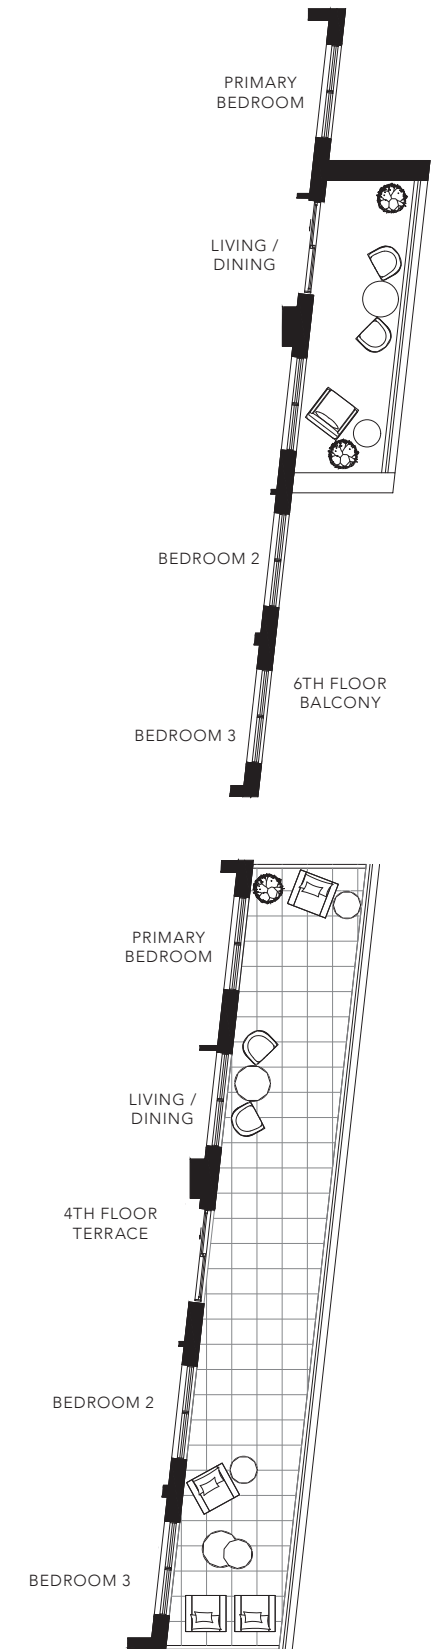

OWEN 2

3 BEDROOM
1492 SQ. FT.

FLOOR 4

FLOOR 5

FLOOR 6

All areas and stated room dimensions are approximate. Floor area measured in accordance with Tarion requirements. Actual living area will vary from floor area stated. Furniture not included. Plan may be reversed. All illustrations are artist's concept. E. & O.E. March 2022.