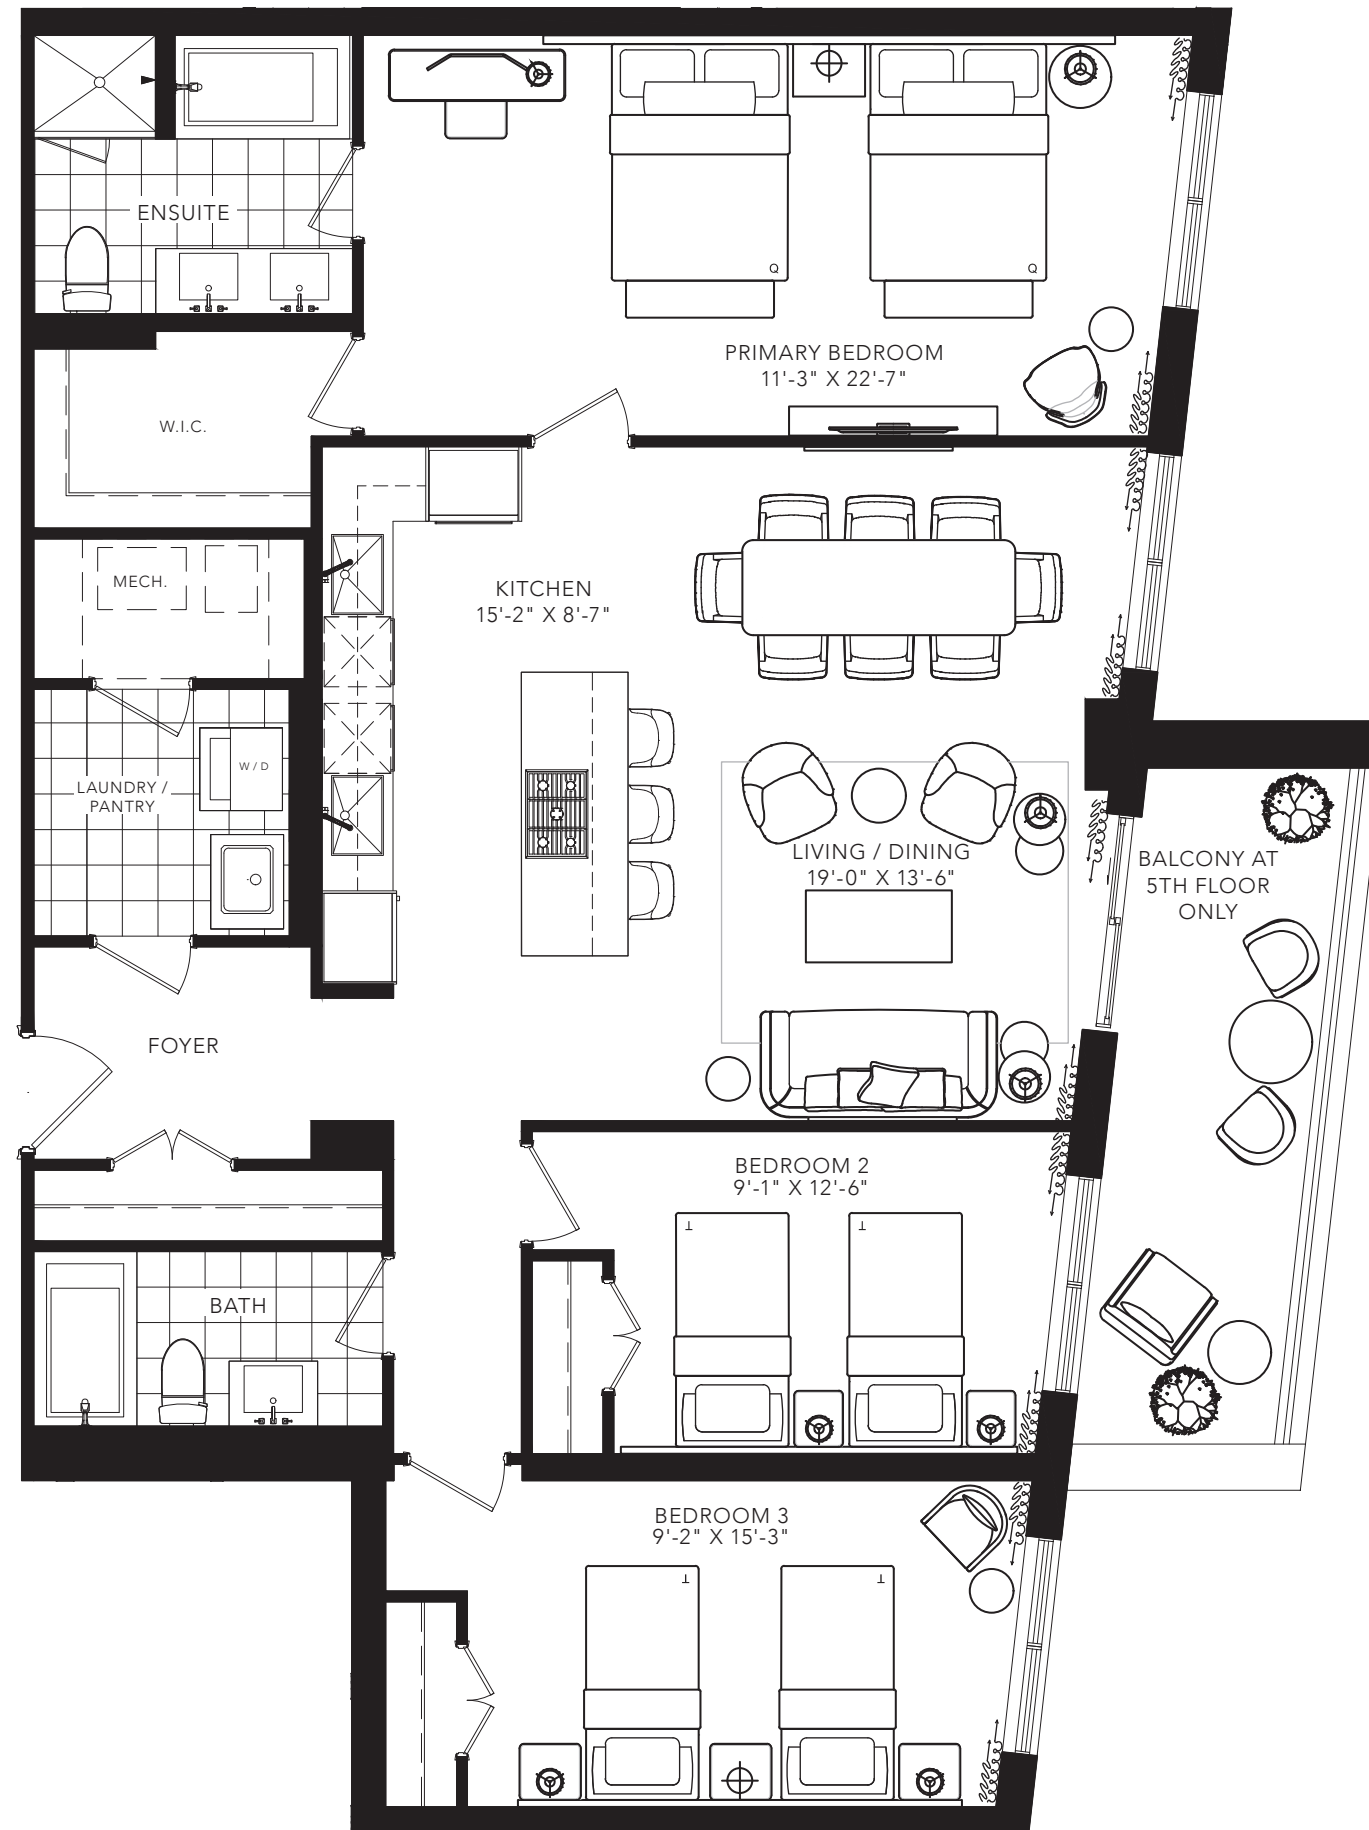

OWEN 2

3 BEDROOM
1492 SQ. FT.

FLOOR 4

FLOOR 5

FLOOR 6

All areas and stated room dimensions are approximate. Floor area measured in accordance with Tarion requirements. Actual living area will vary from floor area stated. Furniture not included. Plan may be reversed. All illustrations are artist's concept. E. & O.E. March 2022.