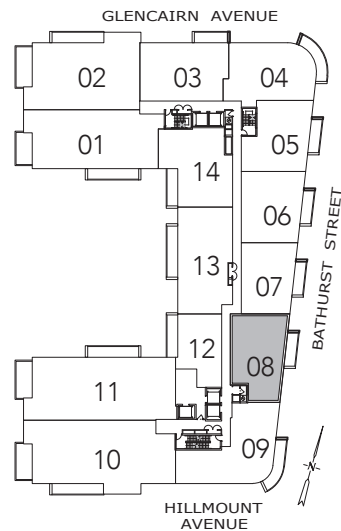

OWEN 2

3 BEDROOM
1492 SQ. FT.

FLOOR 4

FLOOR 5

FLOOR 6

All areas and stated room dimensions are approximate. Floor area measured in accordance with Tarion requirements. Actual living area will vary from floor area stated. Furniture not included. Plan may be reversed. All illustrations are artist's concept. E. & O.E. March 2022.