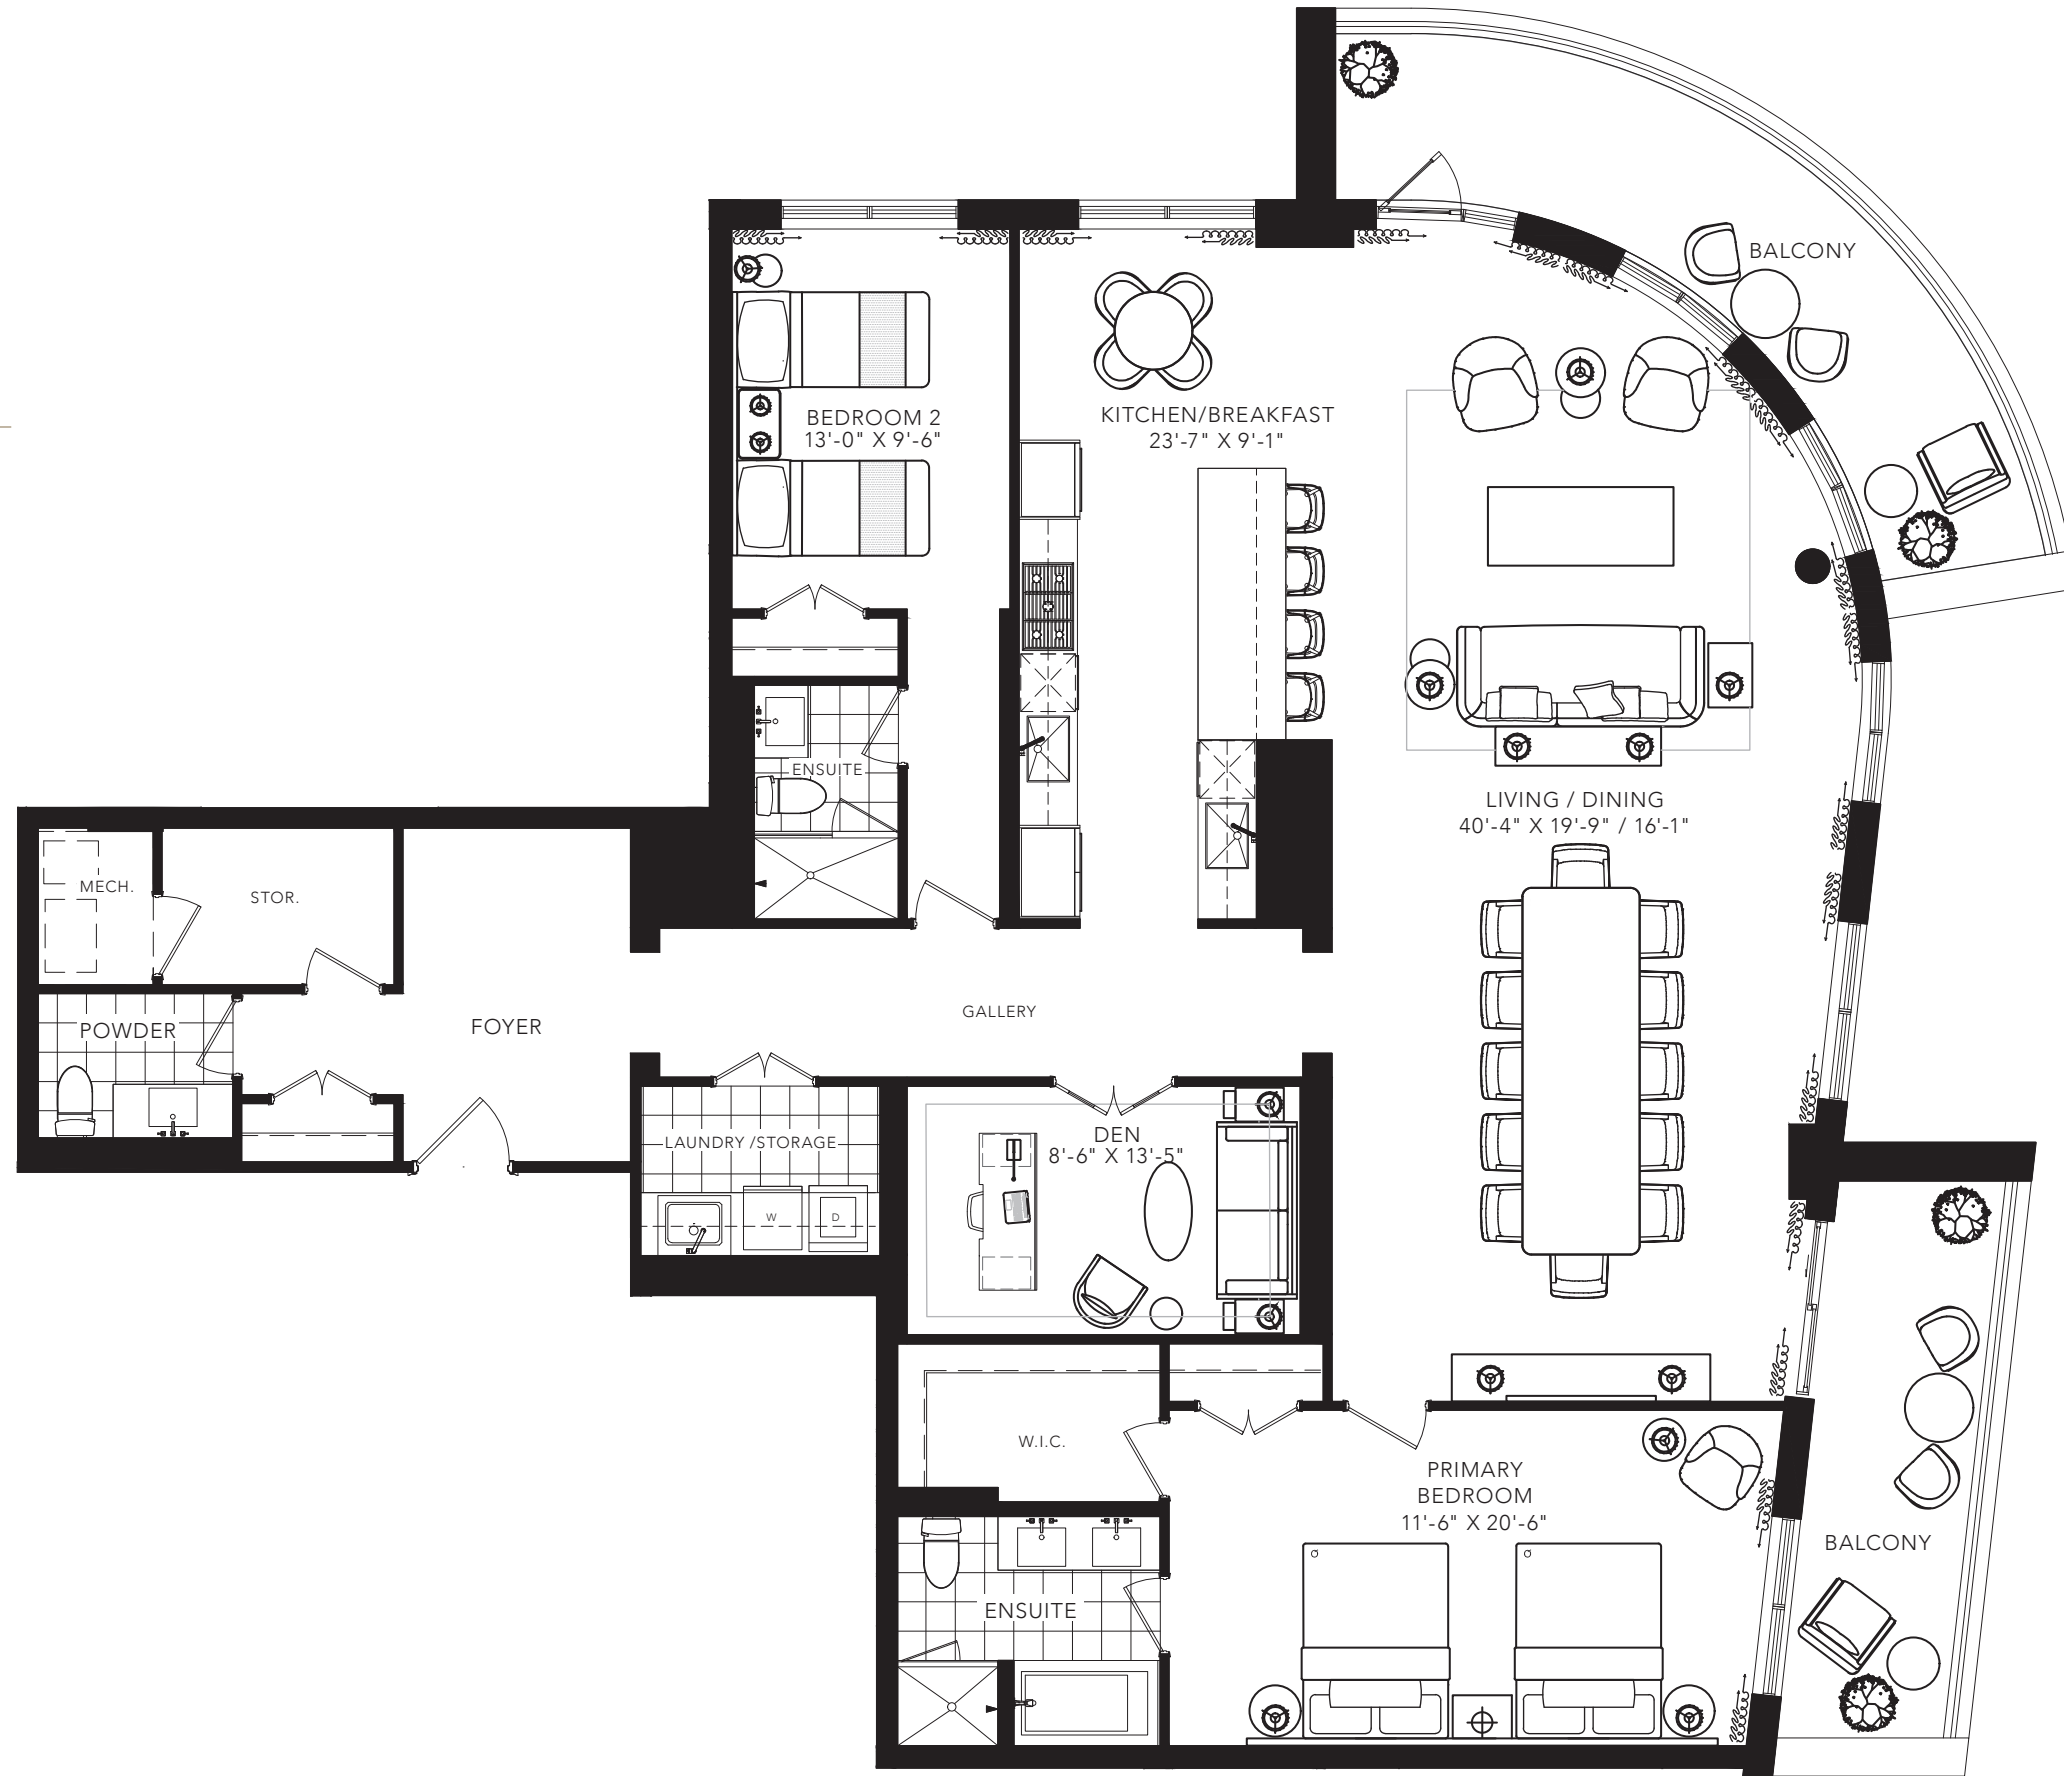

PINEWOOD 2

2 BEDROOM + DEN  
 2213 SQ. FT.

FLOOR 7

All areas and stated room dimensions are approximate. Floor area measured in accordance with Tarion requirements. Actual living area will vary from floor area stated. Furniture not included. Plan may be reversed. All illustrations are artist's concept. E. & O.E. March 2022.