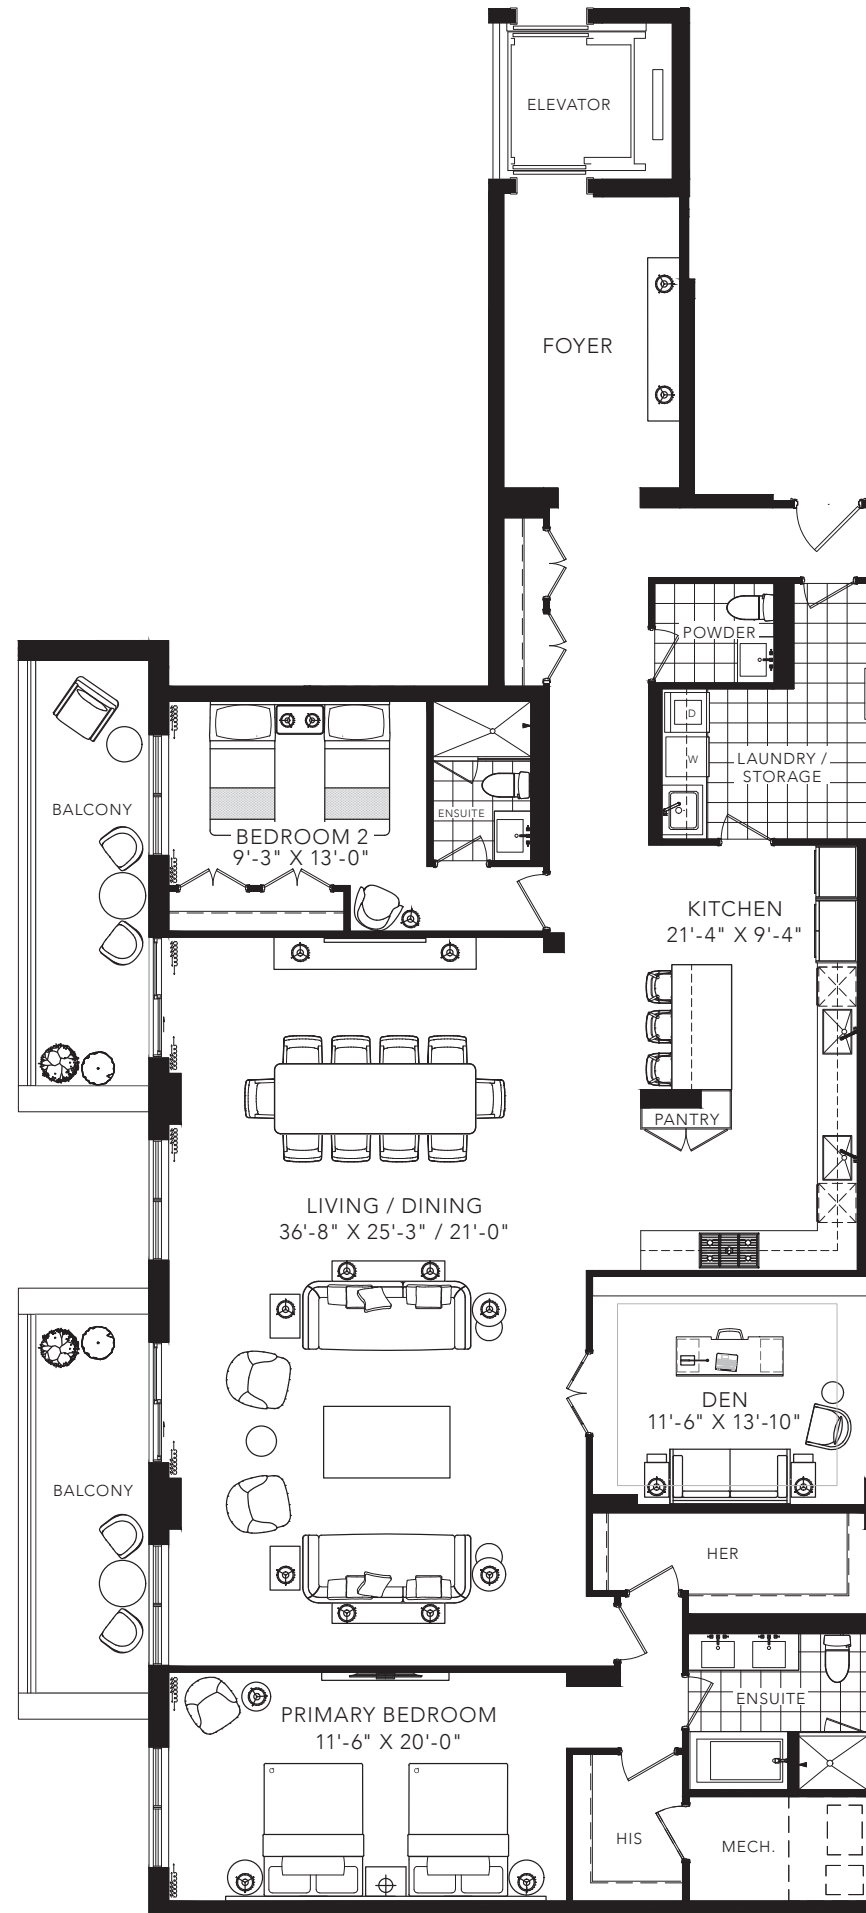

PLAYFAIR 2

2 BEDROOM + DEN
2568 SQ. FT.

FLOOR 7

All areas and stated room dimensions are approximate. Floor area measured in accordance with Tarion requirements. Actual living area will vary from floor area stated. Furniture not included. Plan may be reversed. All illustrations are artist's concept. E. & O.E. March 2022.