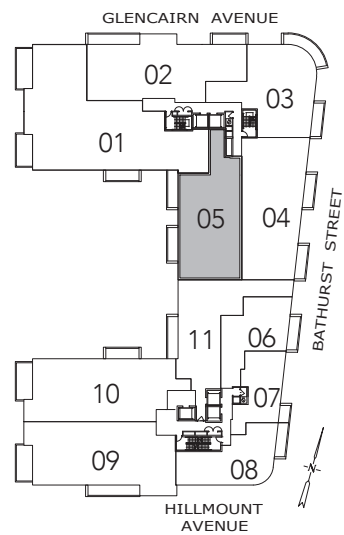

PLAYFAIR 2

2 BEDROOM + DEN
2568 SQ. FT.

FLOOR 7

All areas and stated room dimensions are approximate. Floor area measured in accordance with Tarion requirements. Actual living area will vary from floor area stated. Furniture not included. Plan may be reversed. All illustrations are artist's concept. E. & O.E. March 2022.