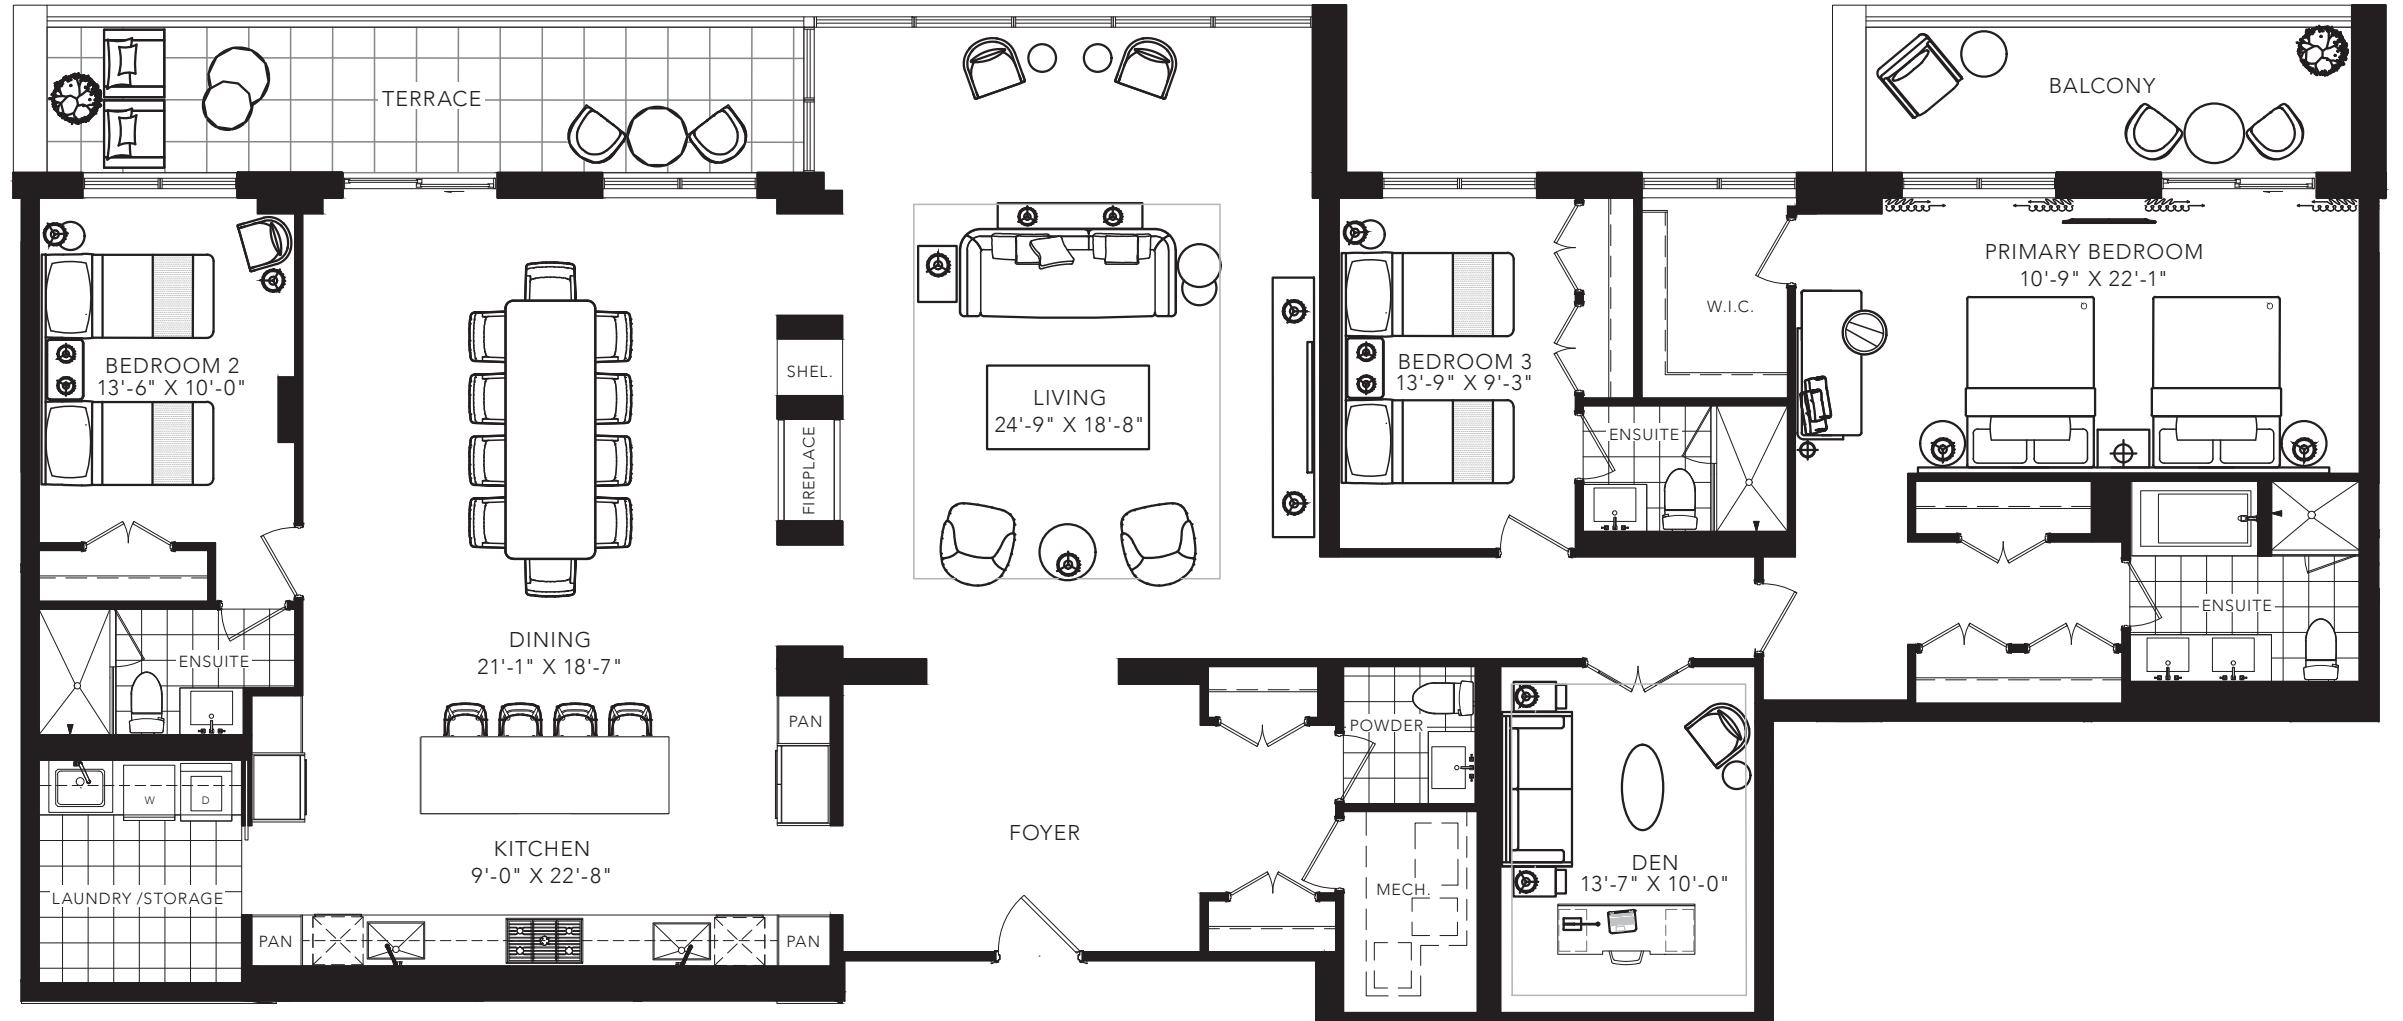

TIMBERLANE 2

3 BEDROOM + DEN
 2802 SQ. FT.

FLOOR 7

All areas and stated room dimensions are approximate. Floor area measured in accordance with Tarion requirements. Actual living area will vary from floor area stated. Furniture not included. Plan may be reversed. All illustrations are artist's concept. E. & O.E. March 2022.