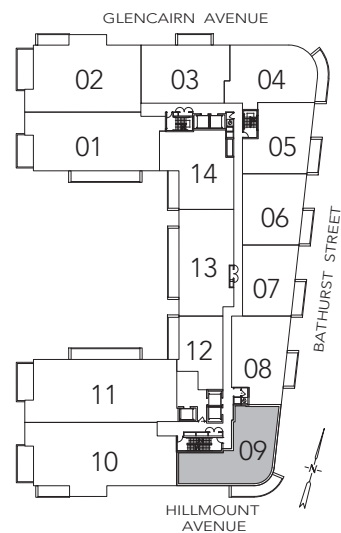

VIEWMOUNT 2

2 BEDROOM
1798 SQ. FT.

FLOOR 4

FLOOR 5

All areas and stated room dimensions are approximate. Floor area measured in accordance with Tarion requirements. Actual living area will vary from floor area stated. Furniture not included. Plan may be reversed. All illustrations are artist's concept. E. & O.E. March 2022.