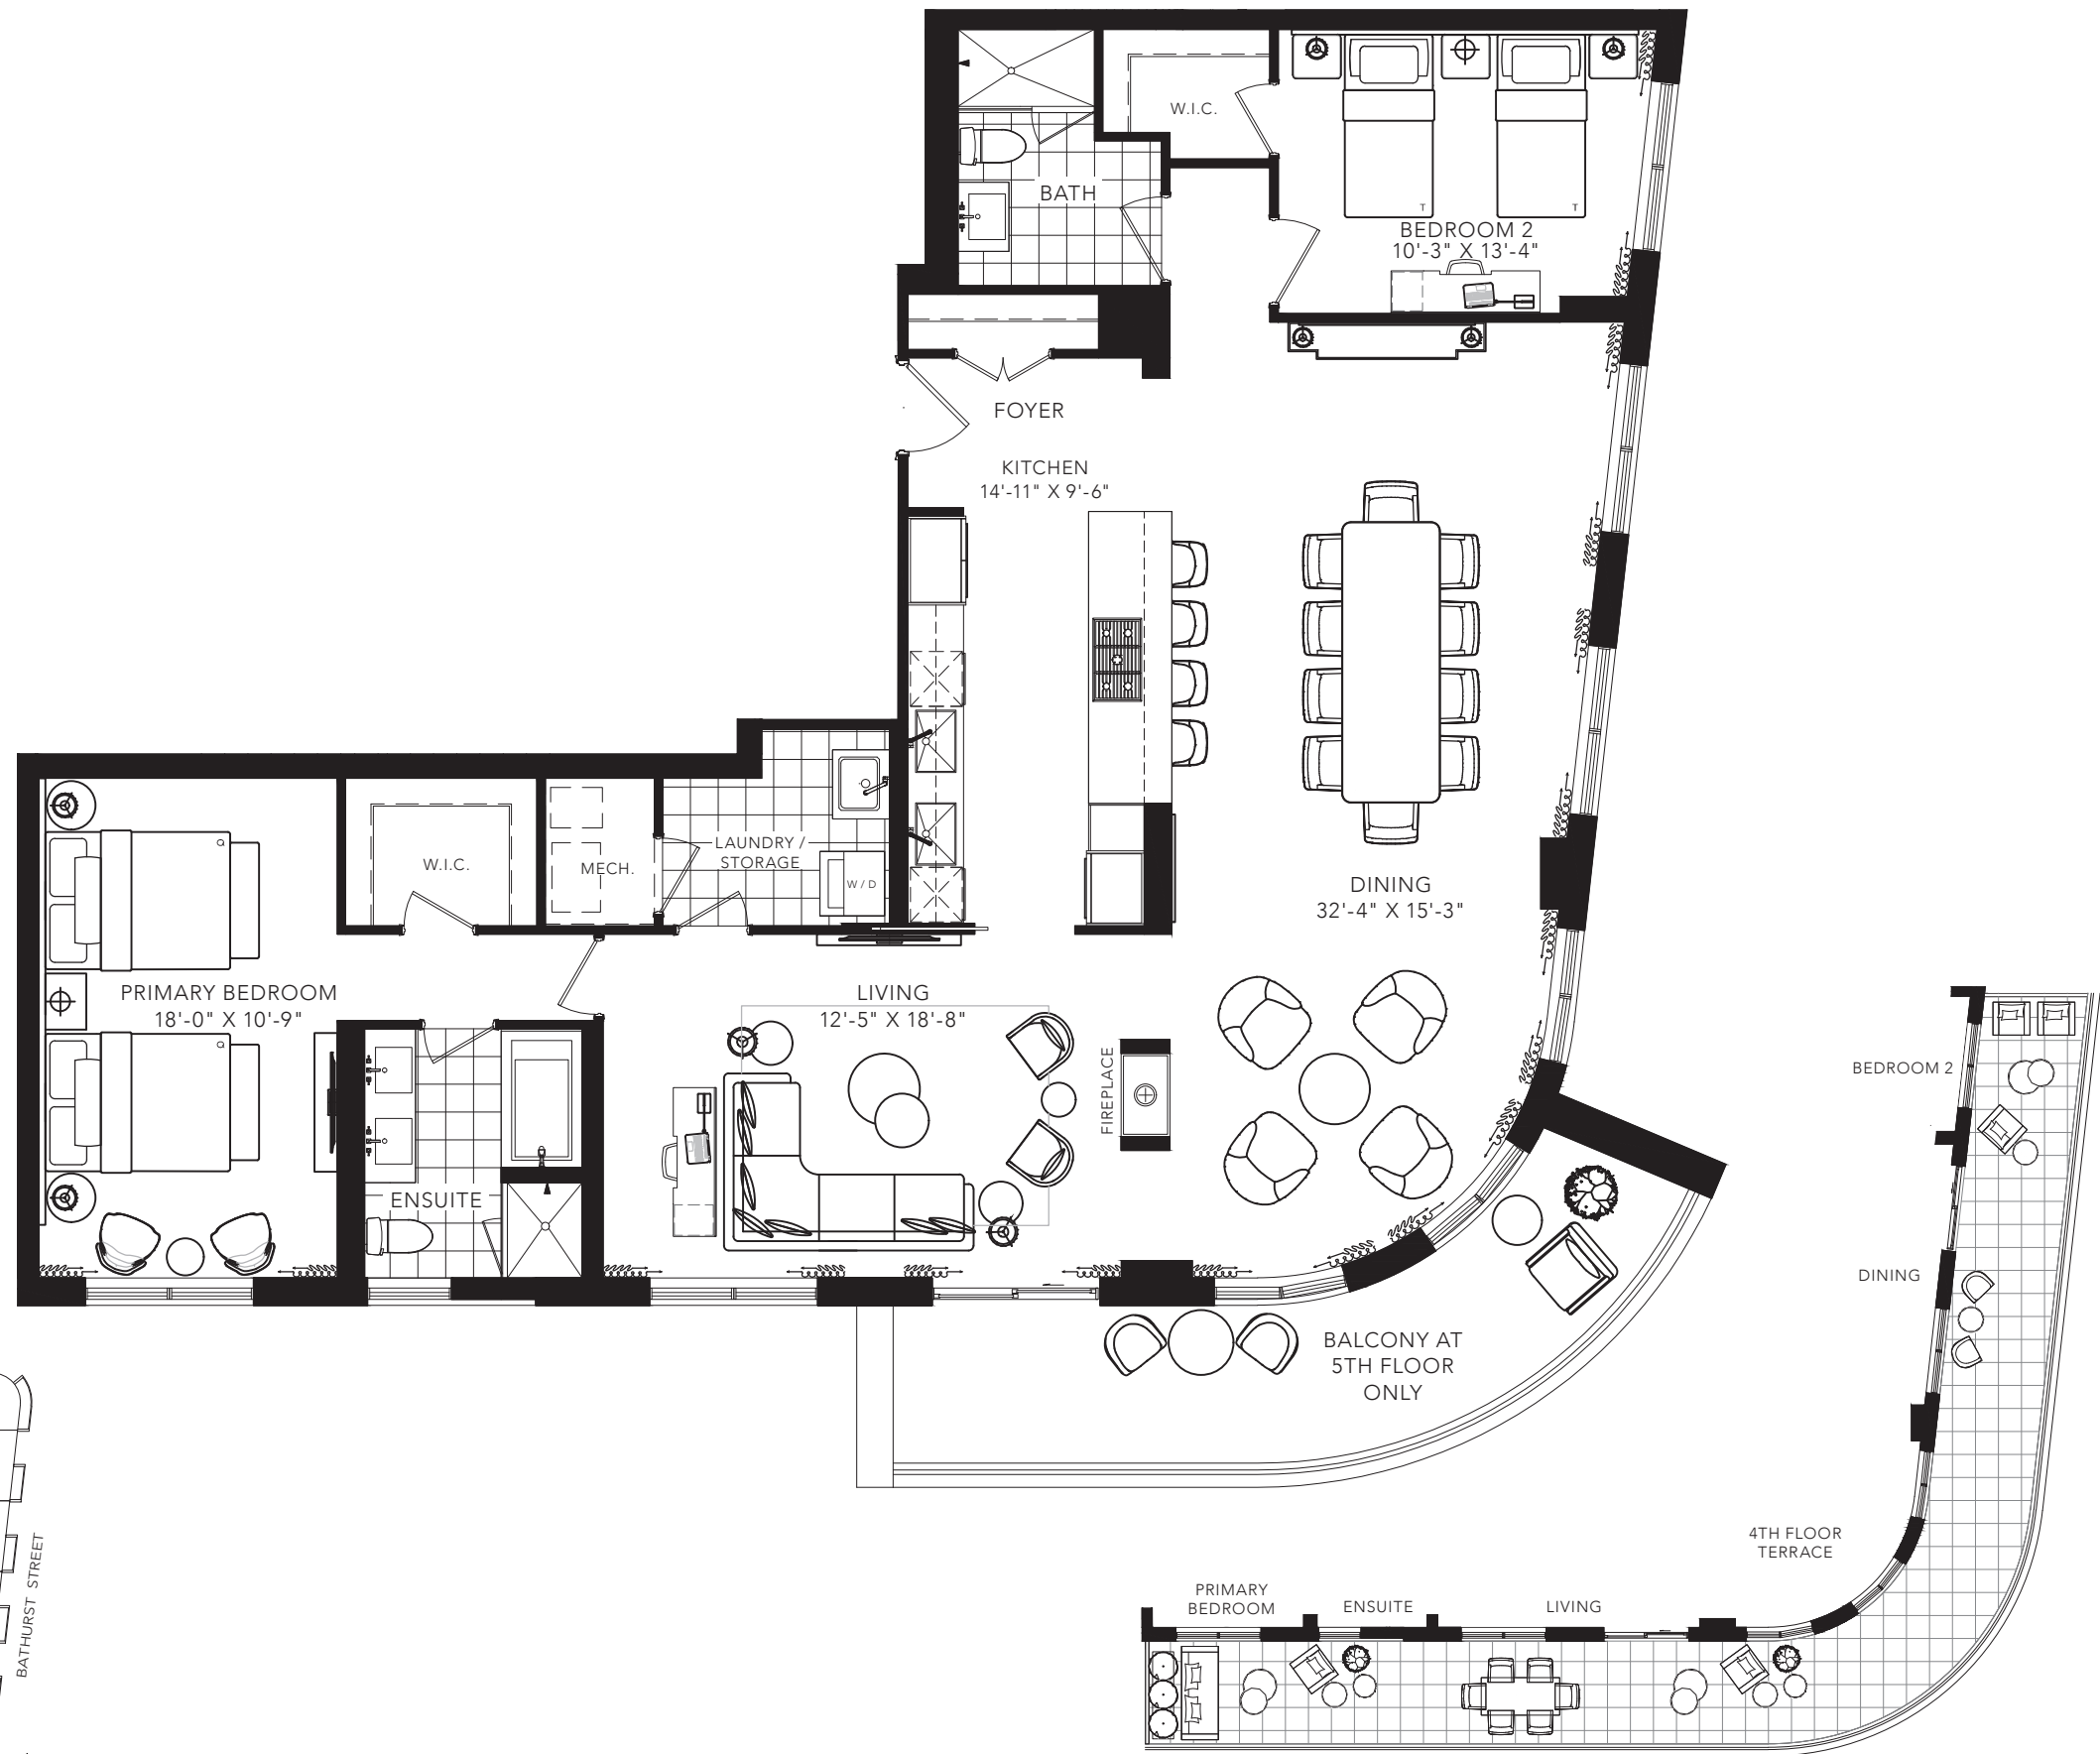

VIEWMOUNT 2

2 BEDROOM
1798 SQ. FT.

FLOOR 4

FLOOR 5

All areas and stated room dimensions are approximate. Floor area measured in accordance with Tarion requirements. Actual living area will vary from floor area stated. Furniture not included. Plan may be reversed. All illustrations are artist's concept. E. & O.E. March 2022.