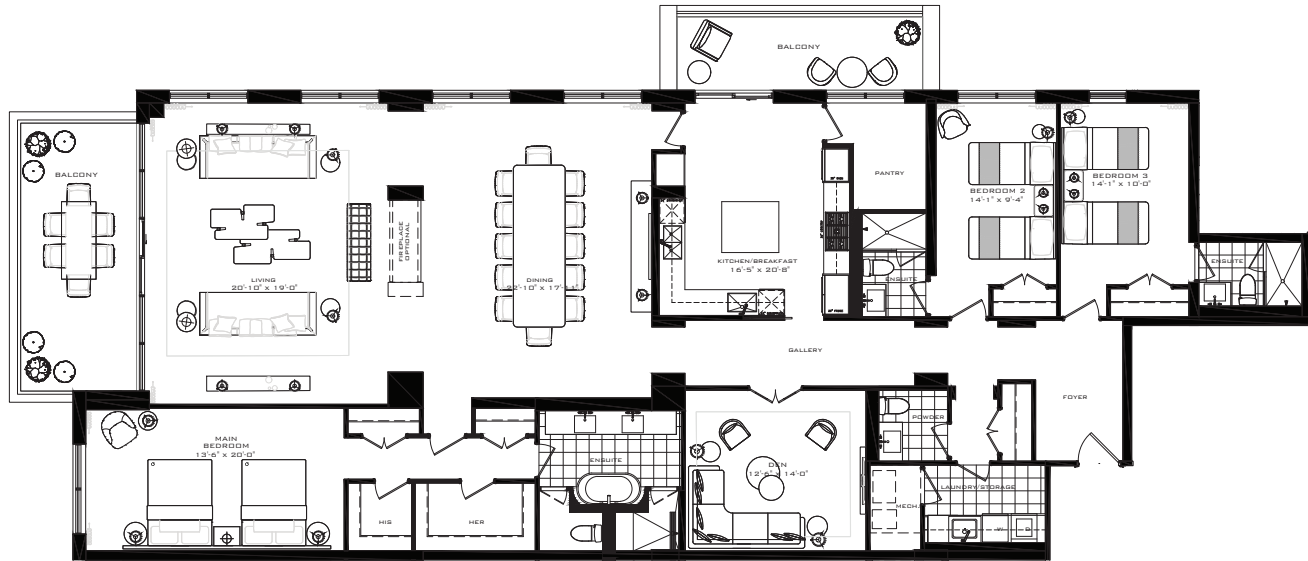

ROE

3 BEDROOM + FAMILY
 2940 SQ. FT.

All areas and stated room dimensions are approximate. Floor area measured in accordance with Tarion requirements. Actual living area will vary from floor area stated. Furniture not included. Plan may be reversed. All illustrations are artist's concept. E. & O.E. March 2026.