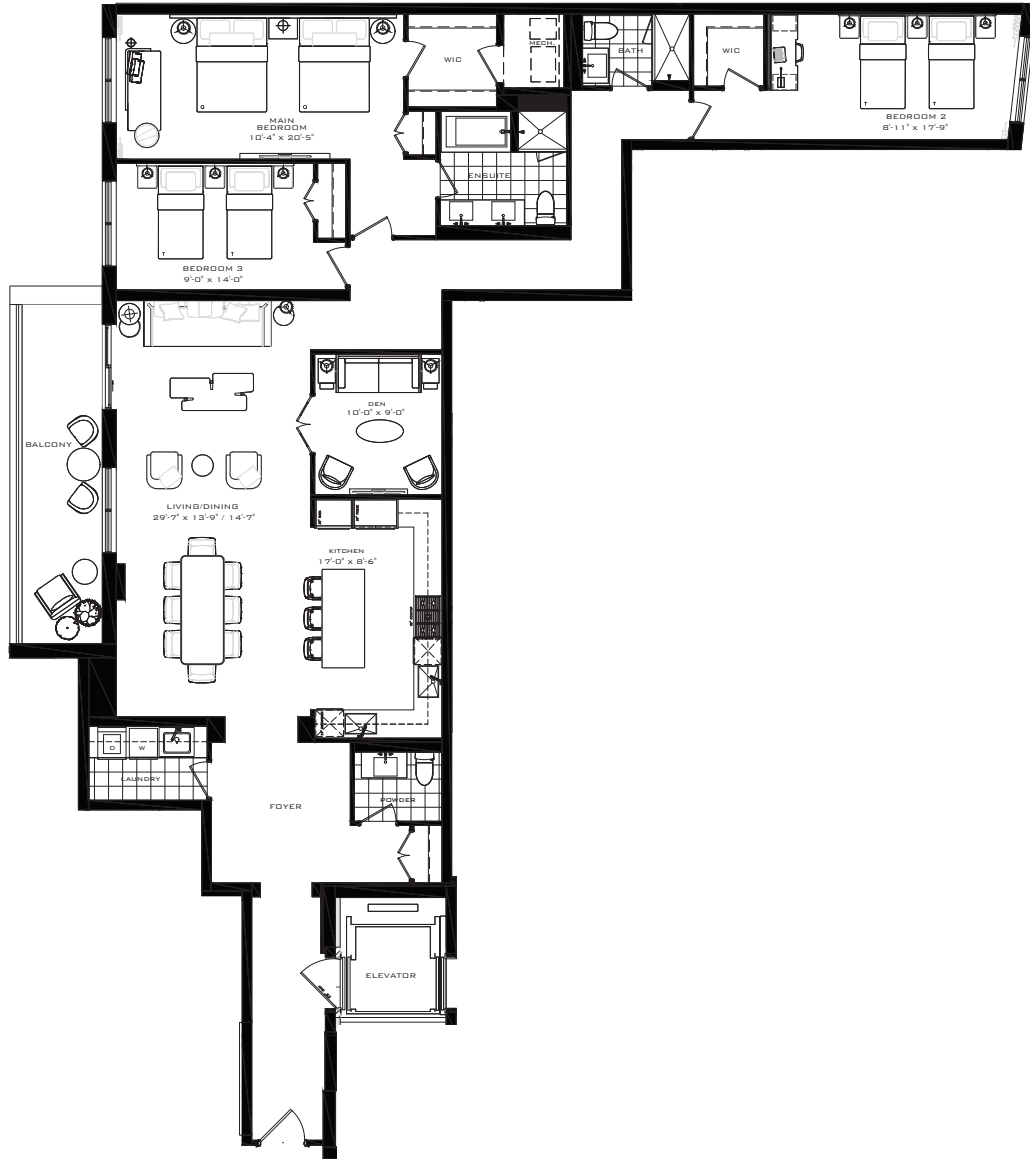

FRASERWOOD 2

3 BEDROOM + DEN
2162 SQ. FT.

FLOOR 7

All areas and stated room dimensions are approximate. Floor area measured in accordance with Tarion requirements. Actual living area will vary from floor area stated. Furniture not included. Plan may be reversed. All illustrations are artist's concept. E. & O.E. March 2026.