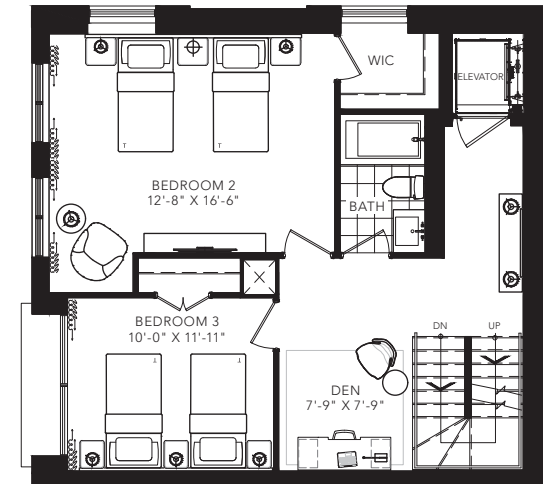

GLENHILL
 CONDOMINIUMS

FERNWOOD

3 BEDROOM + DEN
 2546 SQ.FT.

FLOOR 1

FLOOR 3

FLOOR B

FLOOR 2

All areas and stated room dimensions are approximate. Floor area measured in accordance with Tarion requirements. Actual living area will vary from floor area stated. Furniture not included. Plan may be reversed. All illustrations are artist's concept. E. & O.E. March 2021.