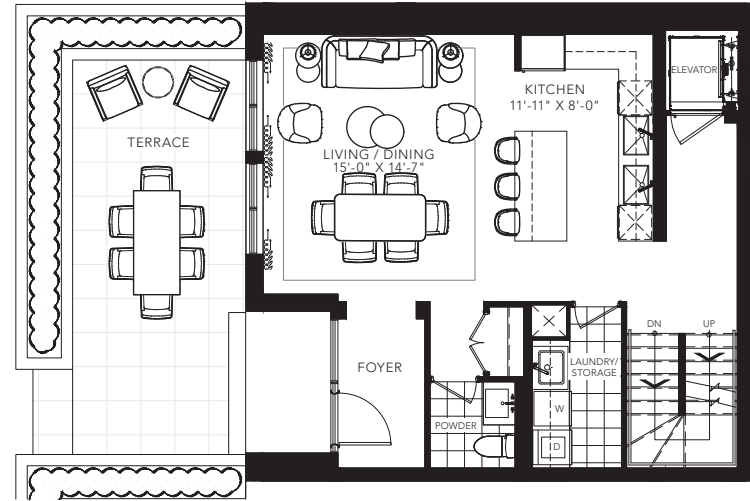

GLENHILL
 CONDOMINIUMS

FERNWOOD

3 BEDROOM + DEN
 2546 SQ.FT.

FLOOR 1

FLOOR 3

FLOOR B

FLOOR 2

All areas and stated room dimensions are approximate. Floor area measured in accordance with Tarion requirements. Actual living area will vary from floor area stated. Furniture not included. Plan may be reversed. All illustrations are artist's concept. E. & O.E. March 2021.