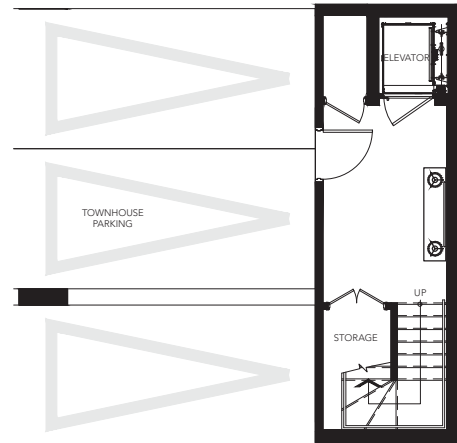

GLENHILL
 CONDOMINIUMS

FERNWOOD

3 BEDROOM + DEN
 2546 SQ.FT.

FLOOR 1

FLOOR 3

FLOOR B

FLOOR 2

All areas and stated room dimensions are approximate. Floor area measured in accordance with Tarion requirements. Actual living area will vary from floor area stated. Furniture not included. Plan may be reversed. All illustrations are artist's concept. E. & O.E. March 2021.