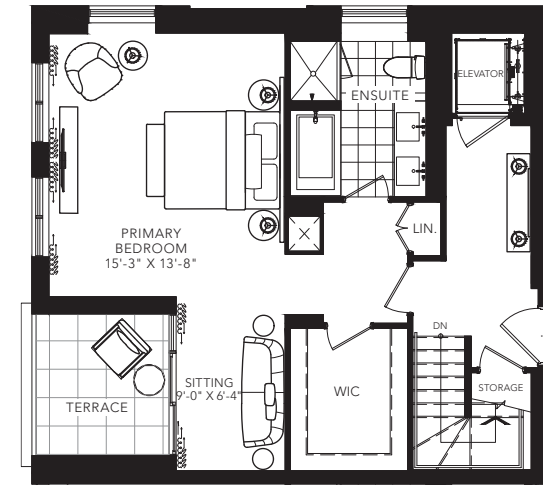

GLENHILL
 CONDOMINIUMS

FERNWOOD

3 BEDROOM + DEN
 2546 SQ.FT.

FLOOR 1

FLOOR 3

FLOOR B

FLOOR 2

All areas and stated room dimensions are approximate. Floor area measured in accordance with Tarion requirements. Actual living area will vary from floor area stated. Furniture not included. Plan may be reversed. All illustrations are artist's concept. E. & O.E. March 2021.