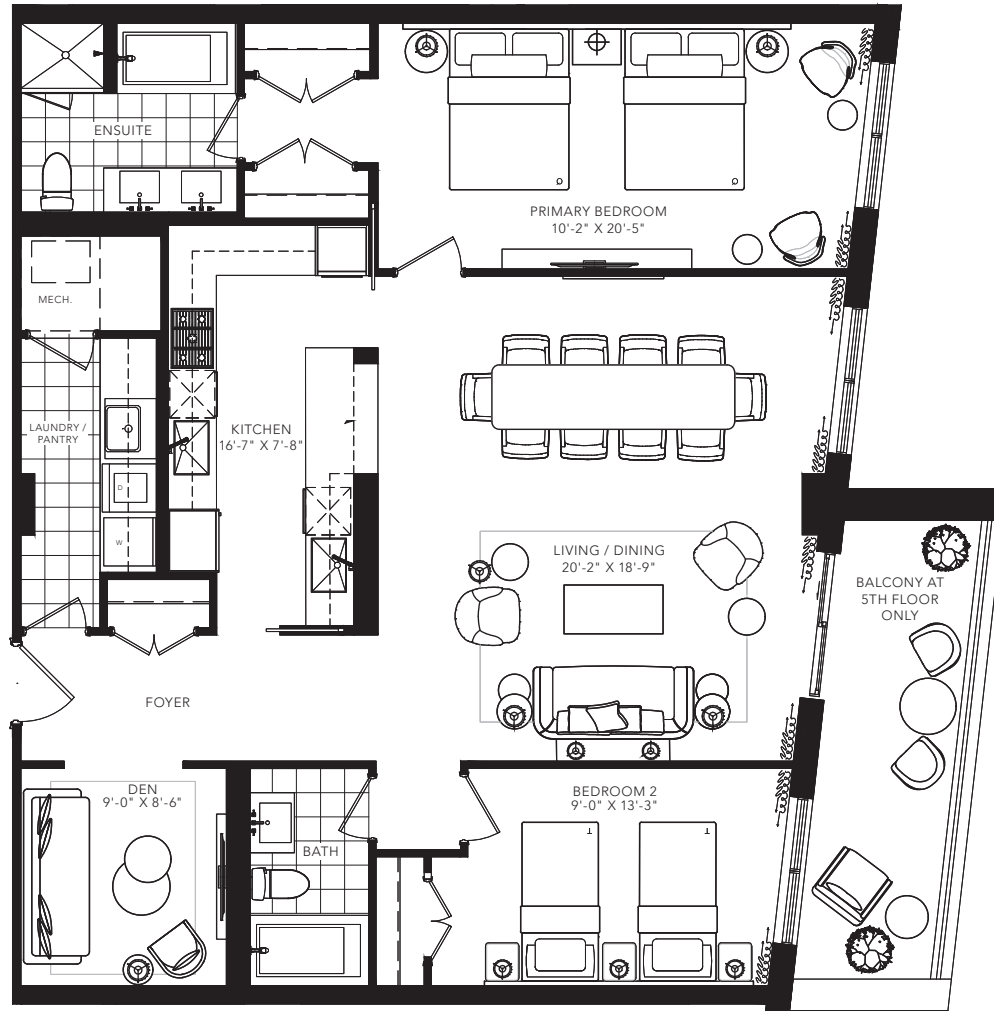

HELENA

2 BEDROOM + DEN  
1406 SQ.FT.

FLOOR 4

FLOOR 5

FLOOR 6

All areas and stated room dimensions are approximate. Floor area measured in accordance with Tarion requirements. Actual living area will vary from floor area stated. Furniture not included. Plan may be reversed. All illustrations are artist's concept. E. & O.E. May 2021.