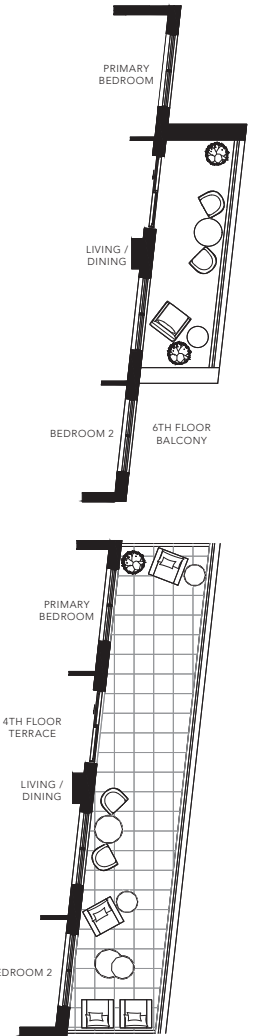

HELENA

2 BEDROOM + DEN  
1406 SQ.FT.

FLOOR 4

FLOOR 5

FLOOR 6

All areas and stated room dimensions are approximate. Floor area measured in accordance with Tarion requirements. Actual living area will vary from floor area stated. Furniture not included. Plan may be reversed. All illustrations are artist's concept. E. & O.E. May 2021.