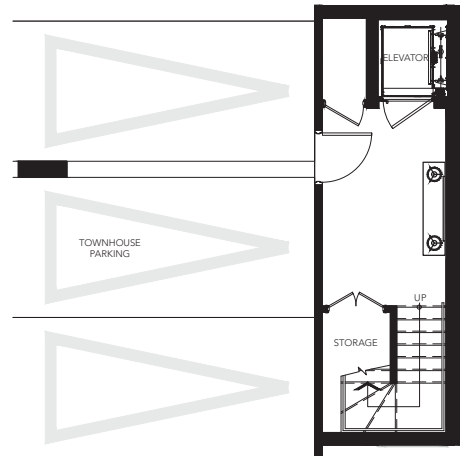

MONA

3 BEDROOM + DEN
 2455 SQ. FT.

FLOOR 1

FLOOR 3

FLOOR B

FLOOR 2