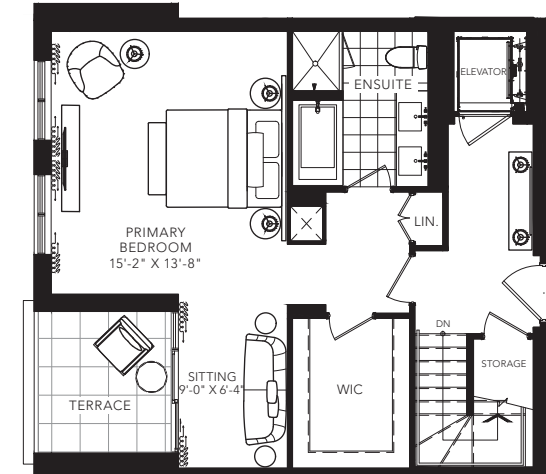

MONA

3 BEDROOM + DEN
 2455 SQ. FT.

FLOOR 1

FLOOR 3

FLOOR B

FLOOR 2