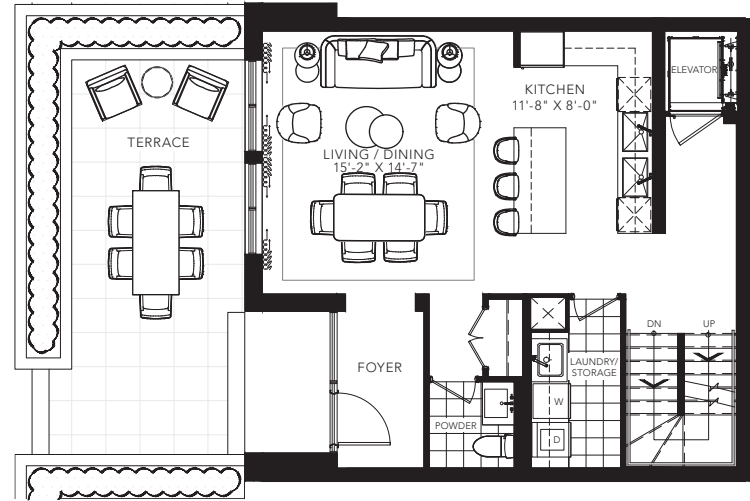

MONA

3 BEDROOM + DEN
 2455 SQ. FT.

FLOOR 1

FLOOR 3

FLOOR B

FLOOR 2