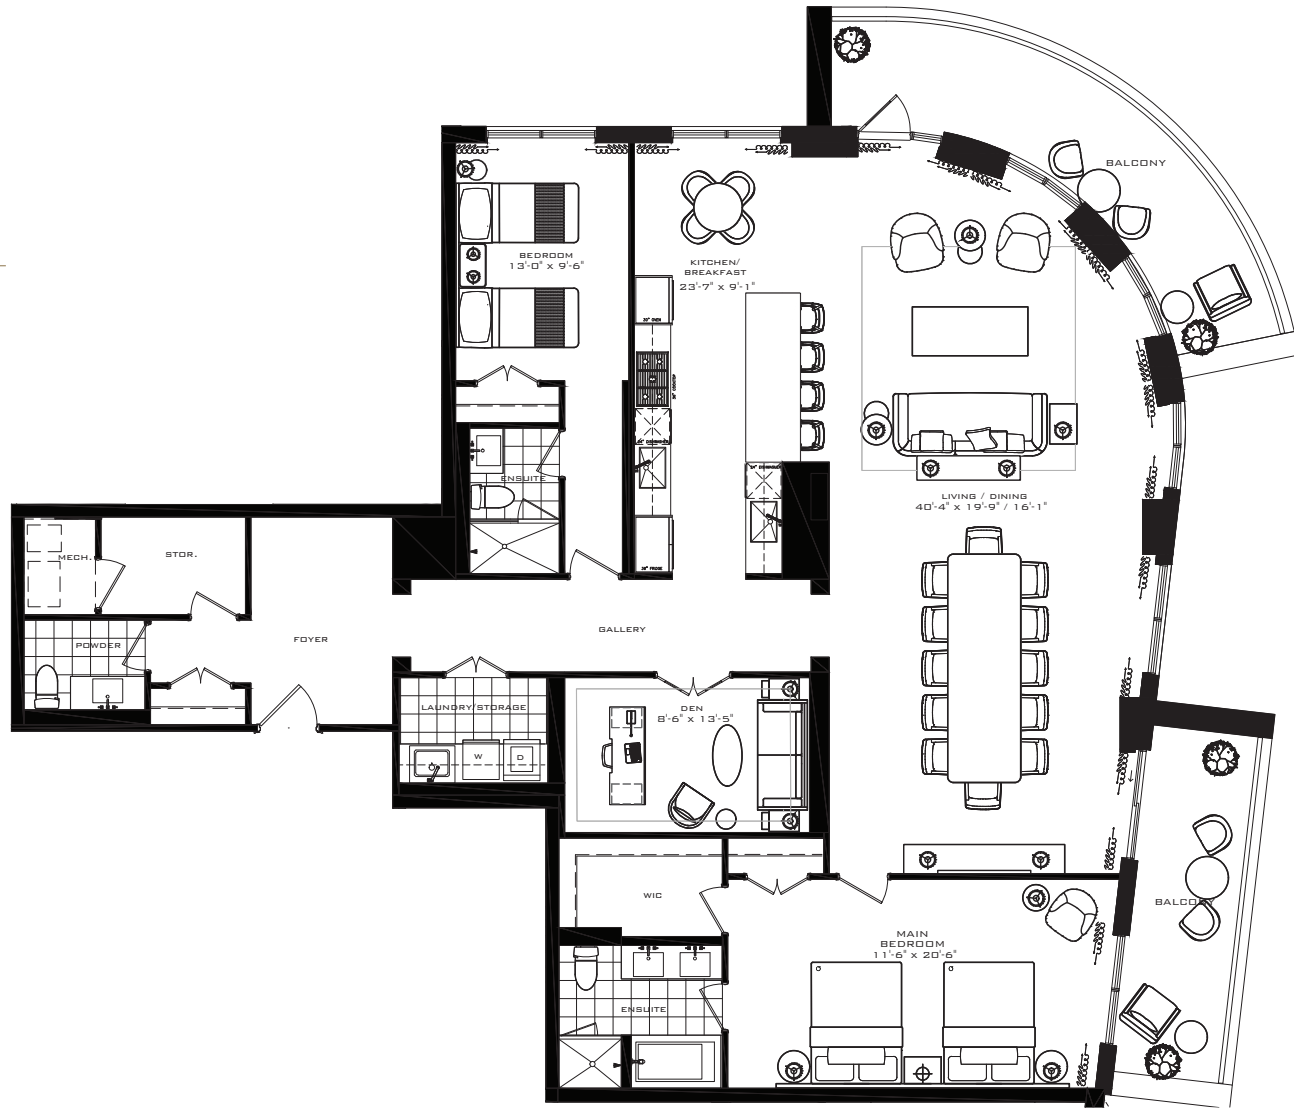

PINEWOOD 2

2 BEDROOM + DEN  
 2213 SQ. FT.

FLOOR 7

All areas and stated room dimensions are approximate. Floor area measured in accordance with Tarion requirements. Actual living area will vary from floor area stated. Furniture not included. Plan may be reversed. All illustrations are artist's concept. E. & O.E. March 2026.